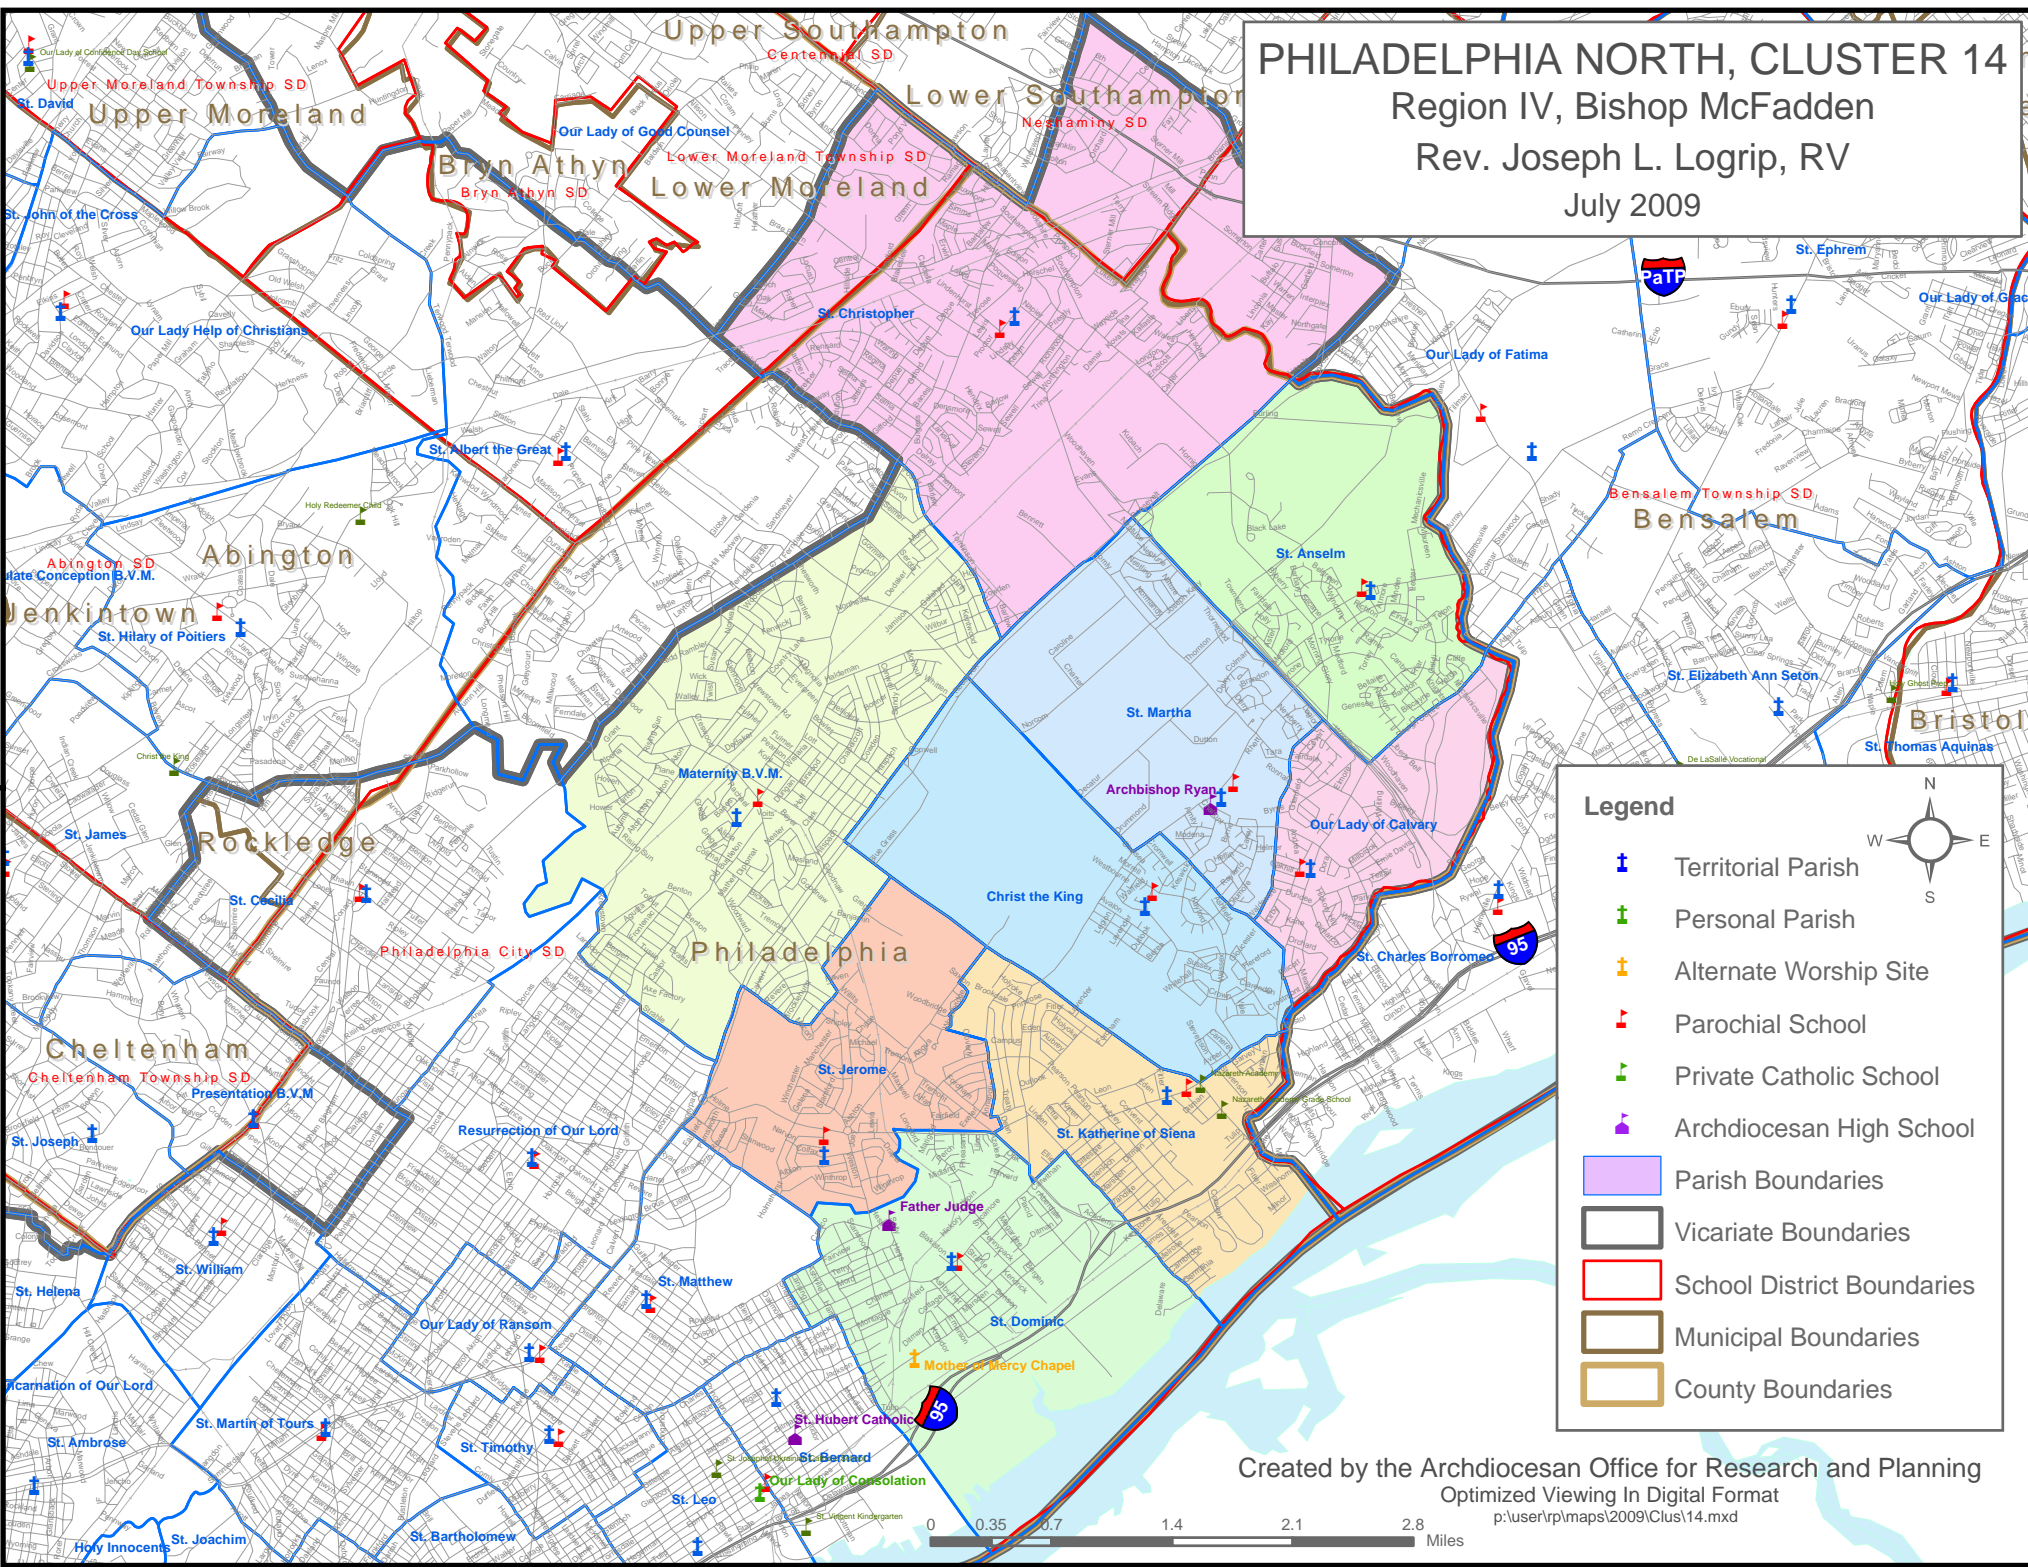

**PHILADELPHIA NORTH, CLUSTER 14**  
 Region IV, Bishop McFadden  
 Rev. Joseph L. Logrip, RV  
 July 2009

**Legend**

- Territorial Parish
- Personal Parish
- Alternate Worship Site
- Parochial School
- Private Catholic School
- Archdiocesan High School
- Parish Boundaries
- Vicariate Boundaries
- School District Boundaries
- Municipal Boundaries
- County Boundaries