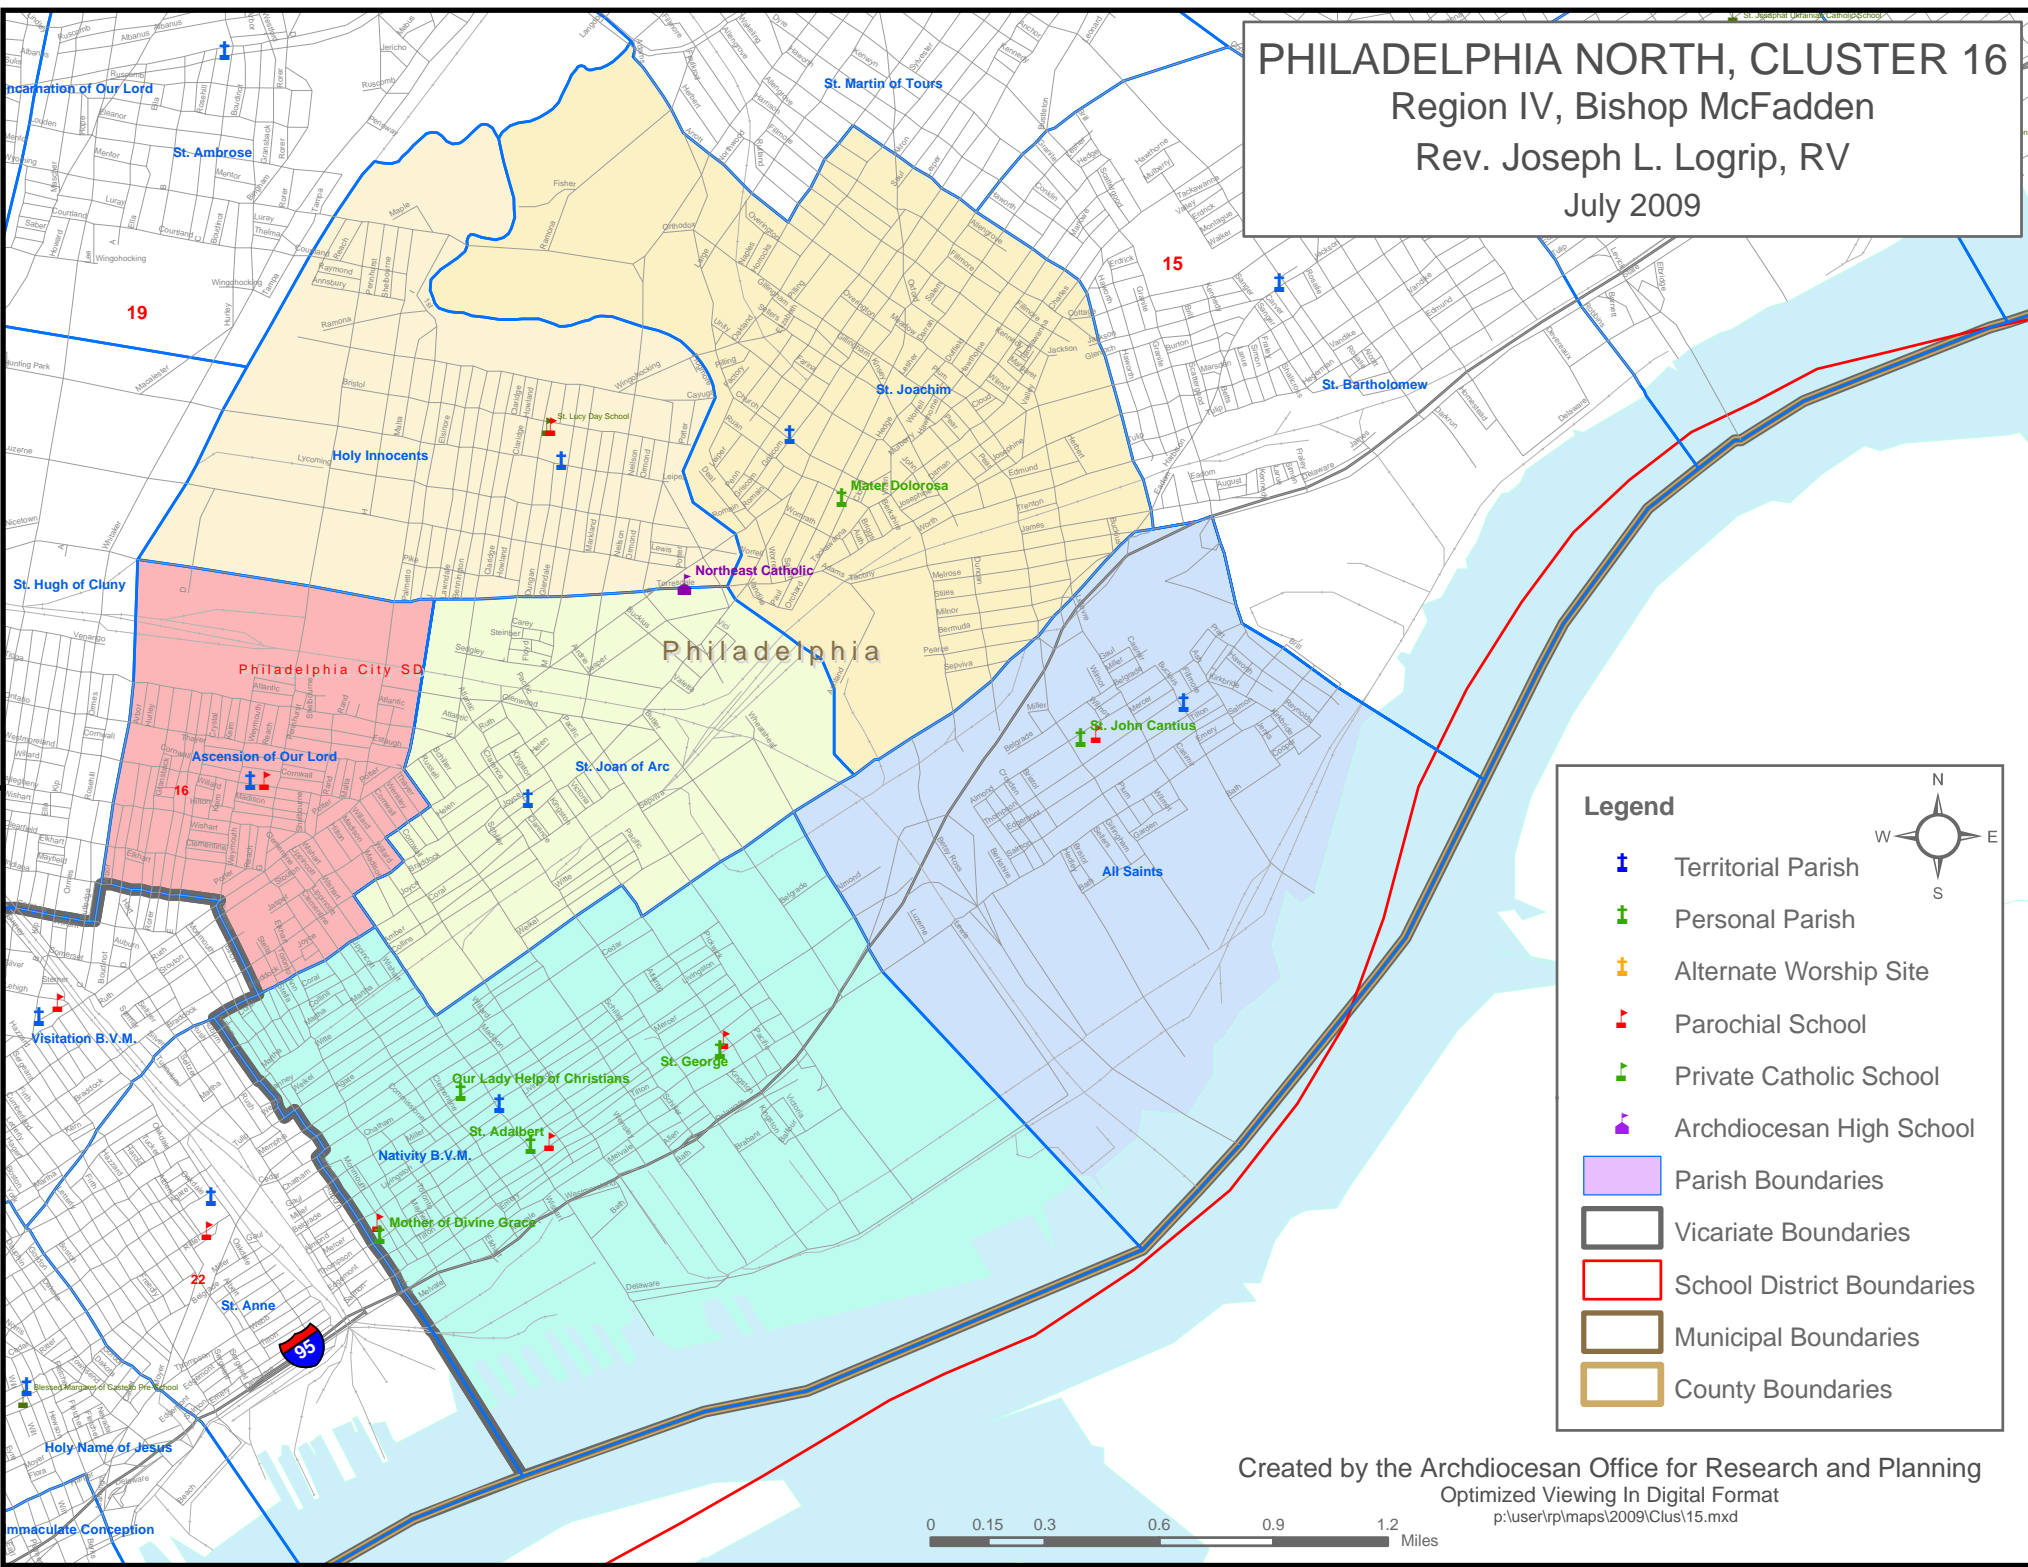

**PHILADELPHIA NORTH, CLUSTER 16**  
 Region IV, Bishop McFadden  
 Rev. Joseph L. Logrip, RV  
 July 2009

**Legend**

- Territorial Parish
- Personal Parish
- Alternate Worship Site
- Parochial School
- Private Catholic School
- Archdiocesan High School
- Parish Boundaries
- Vicariate Boundaries
- School District Boundaries
- Municipal Boundaries
- County Boundaries

Created by the Archdiocesan Office for Research and Planning  
 Optimized Viewing In Digital Format  
 p:\user\rv\maps\2009\Clus15.mxd