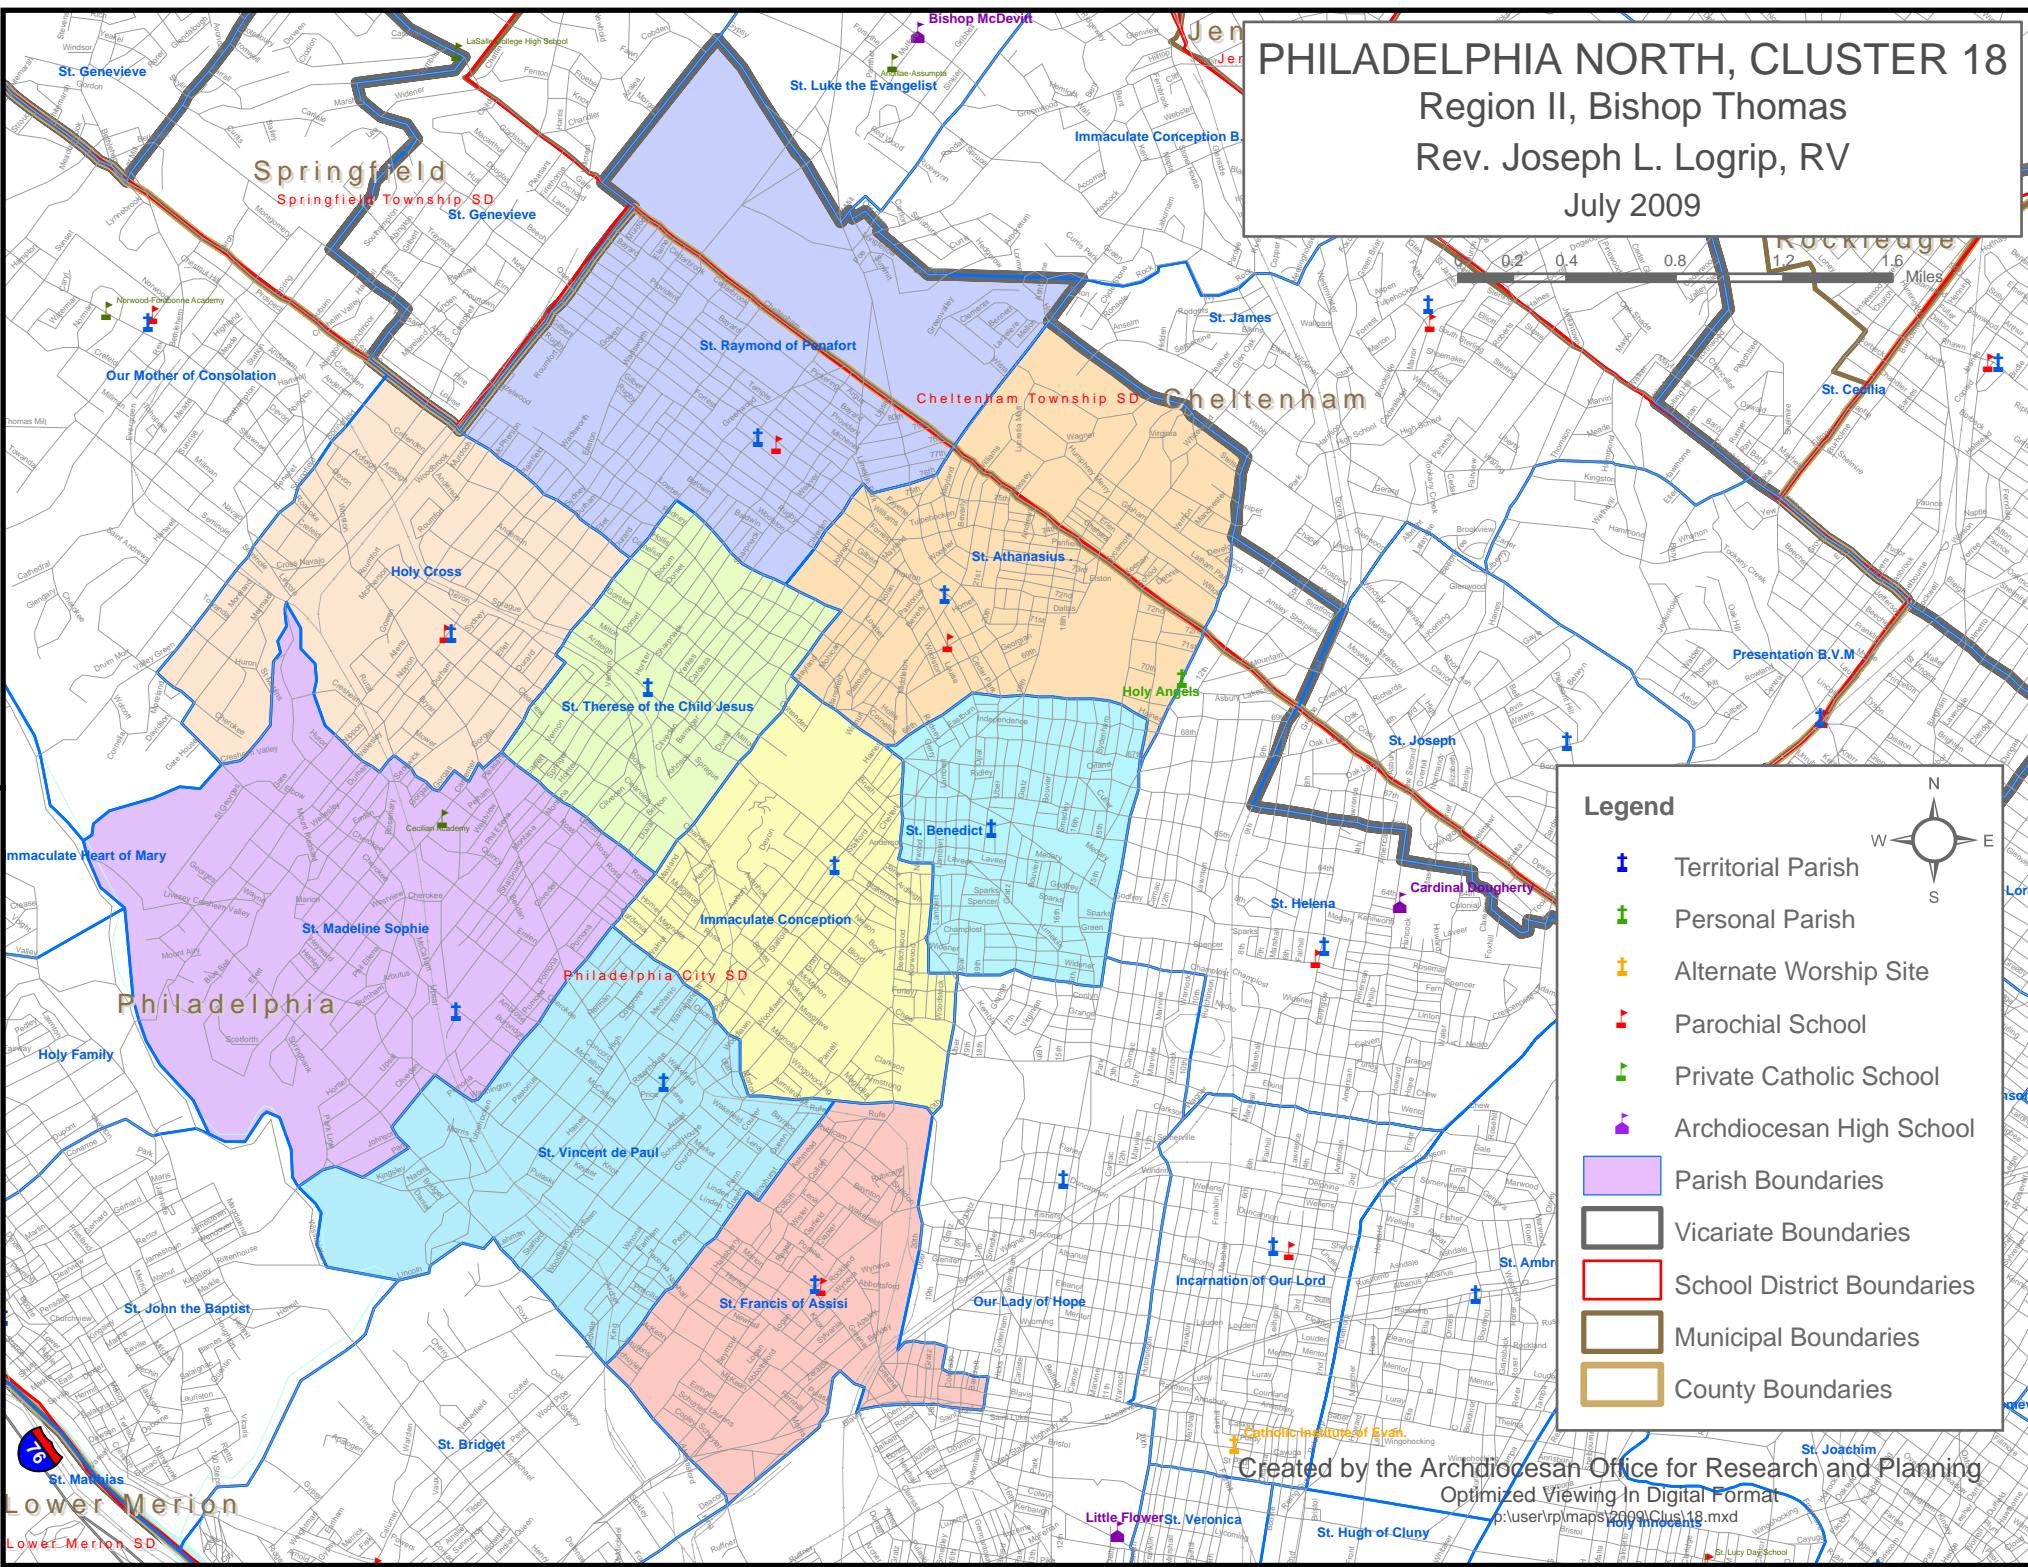

PHILADELPHIA NORTH, CLUSTER 18

Region II, Bishop Thomas
 Rev. Joseph L. Logrip, RV
 July 2009

Legend

-  Territorial Parish
-  Personal Parish
-  Alternate Worship Site
-  Parochial School
-  Private Catholic School
-  Archdiocesan High School
-  Parish Boundaries
-  Vicariate Boundaries
-  School District Boundaries
-  Municipal Boundaries
-  County Boundaries

Created by the Archdiocesan Office for Research and Planning

Optimized Viewing in Digital Format

p:\user\rp\maps\2009\Clus18.mxd

Lower Merion
 Lower Merion SD