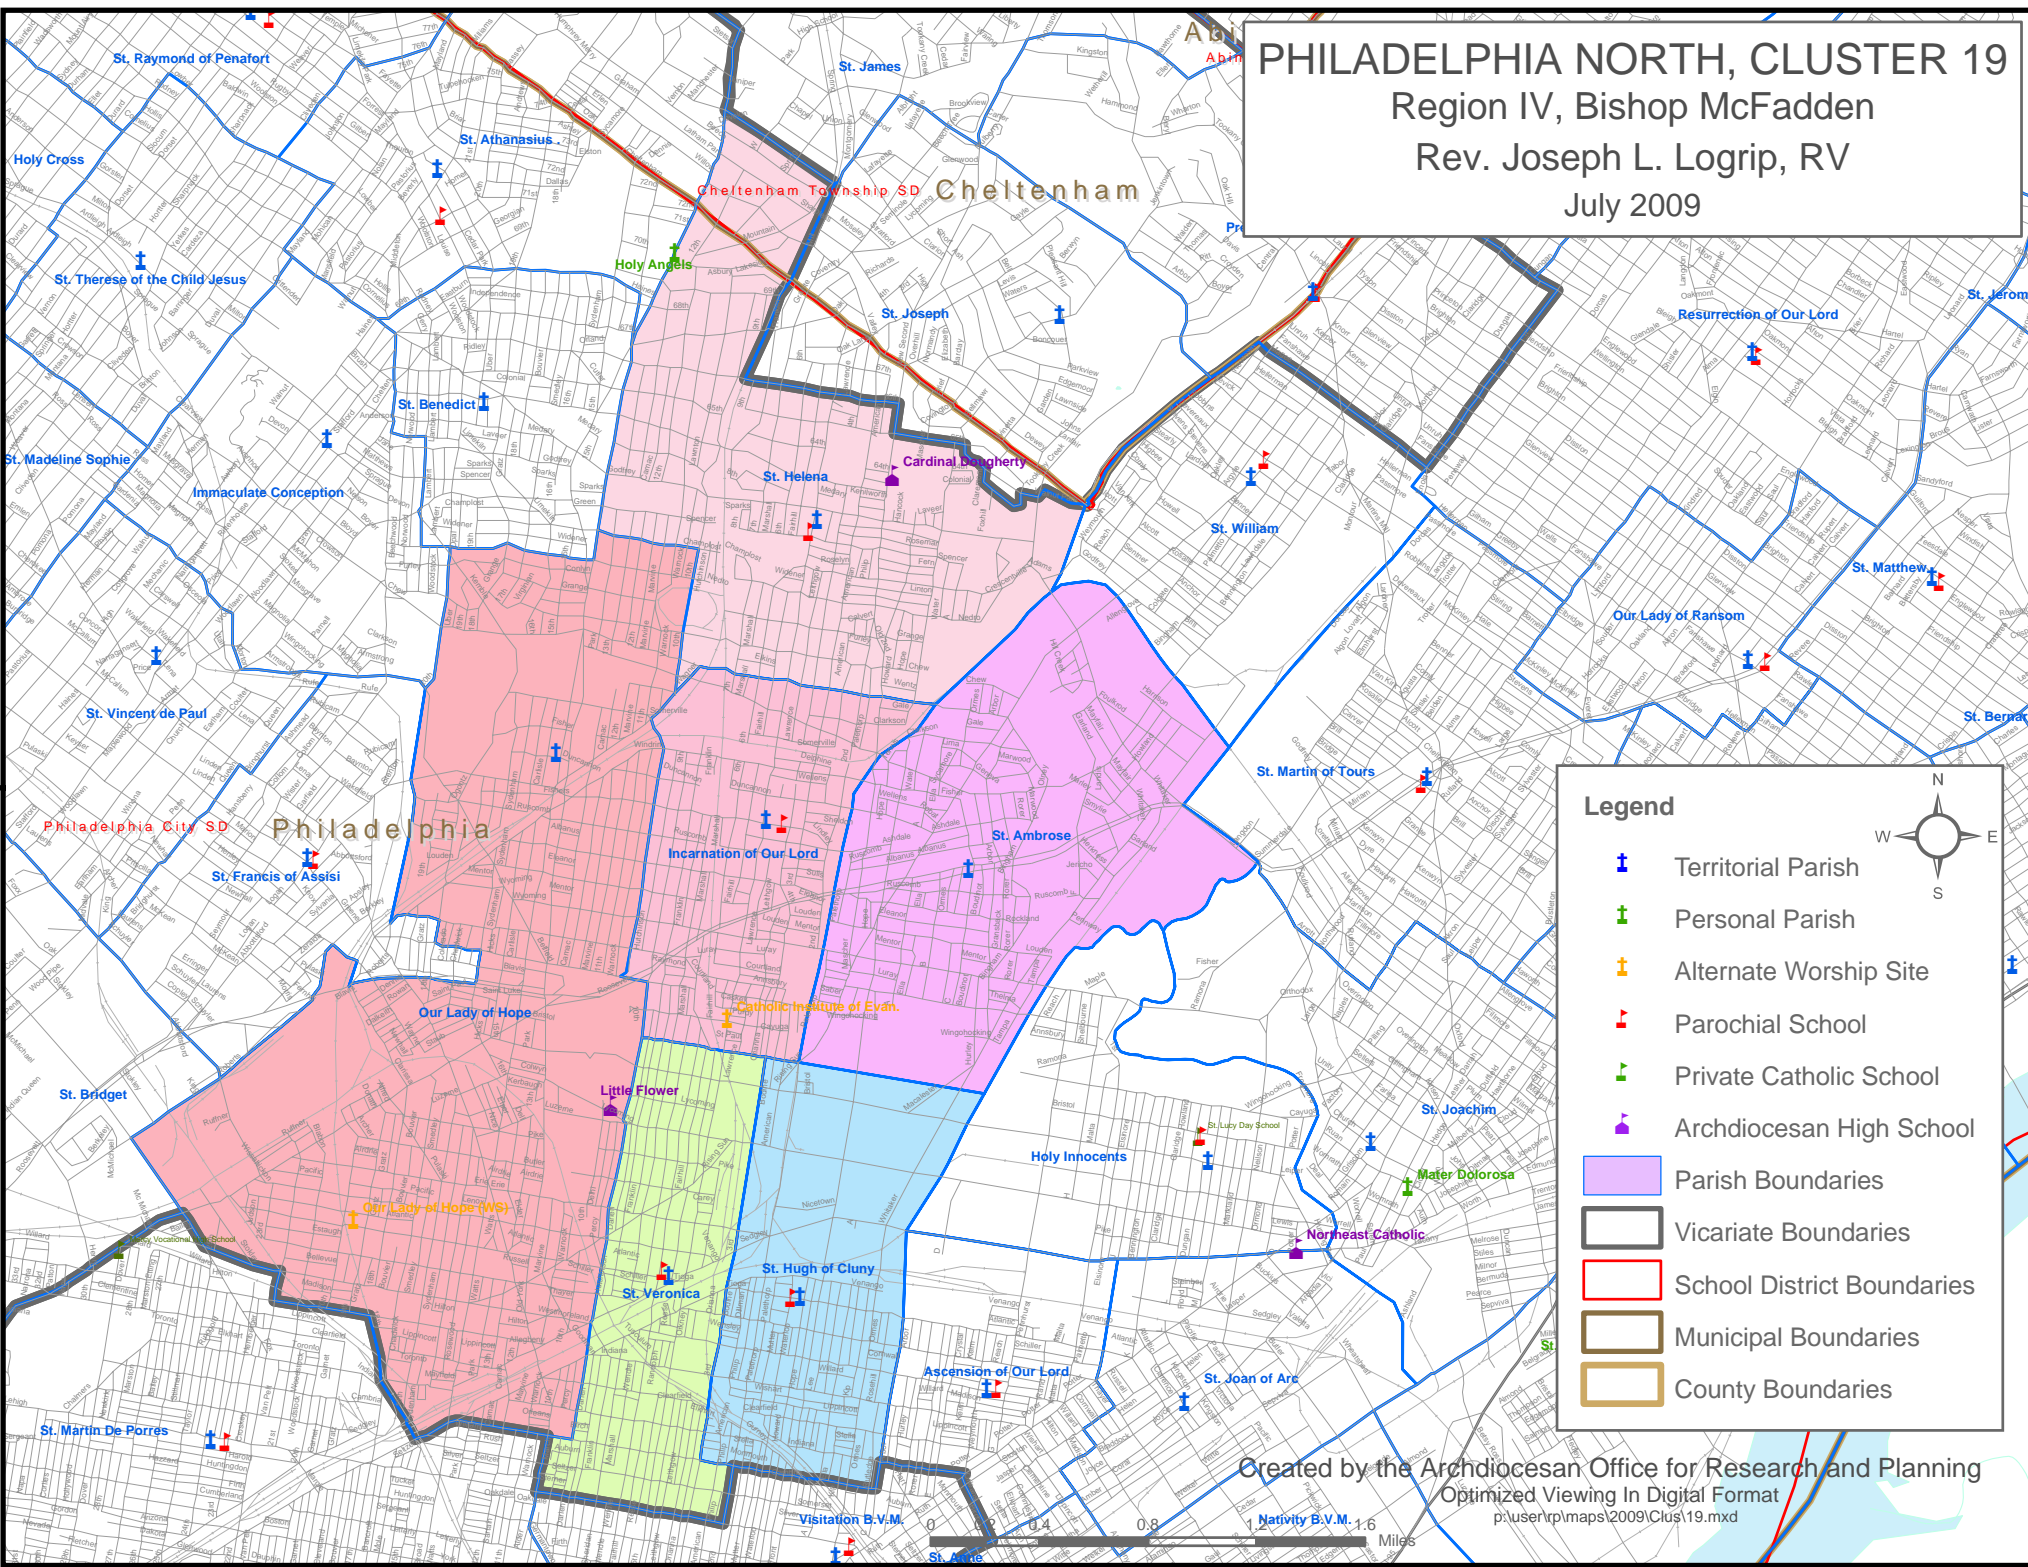

PHILADELPHIA NORTH, CLUSTER 19

Region IV, Bishop McFadden
 Rev. Joseph L. Logrip, RV
 July 2009

Legend

-  Territorial Parish
-  Personal Parish
-  Alternate Worship Site
-  Parochial School
-  Private Catholic School
-  Archdiocesan High School
-  Parish Boundaries
-  Vicariate Boundaries
-  School District Boundaries
-  Municipal Boundaries
-  County Boundaries

Created by the Archdiocesan Office for Research and Planning
 Optimized Viewing In Digital Format
 p:\user\rp\maps\2009\Clus19.mxd