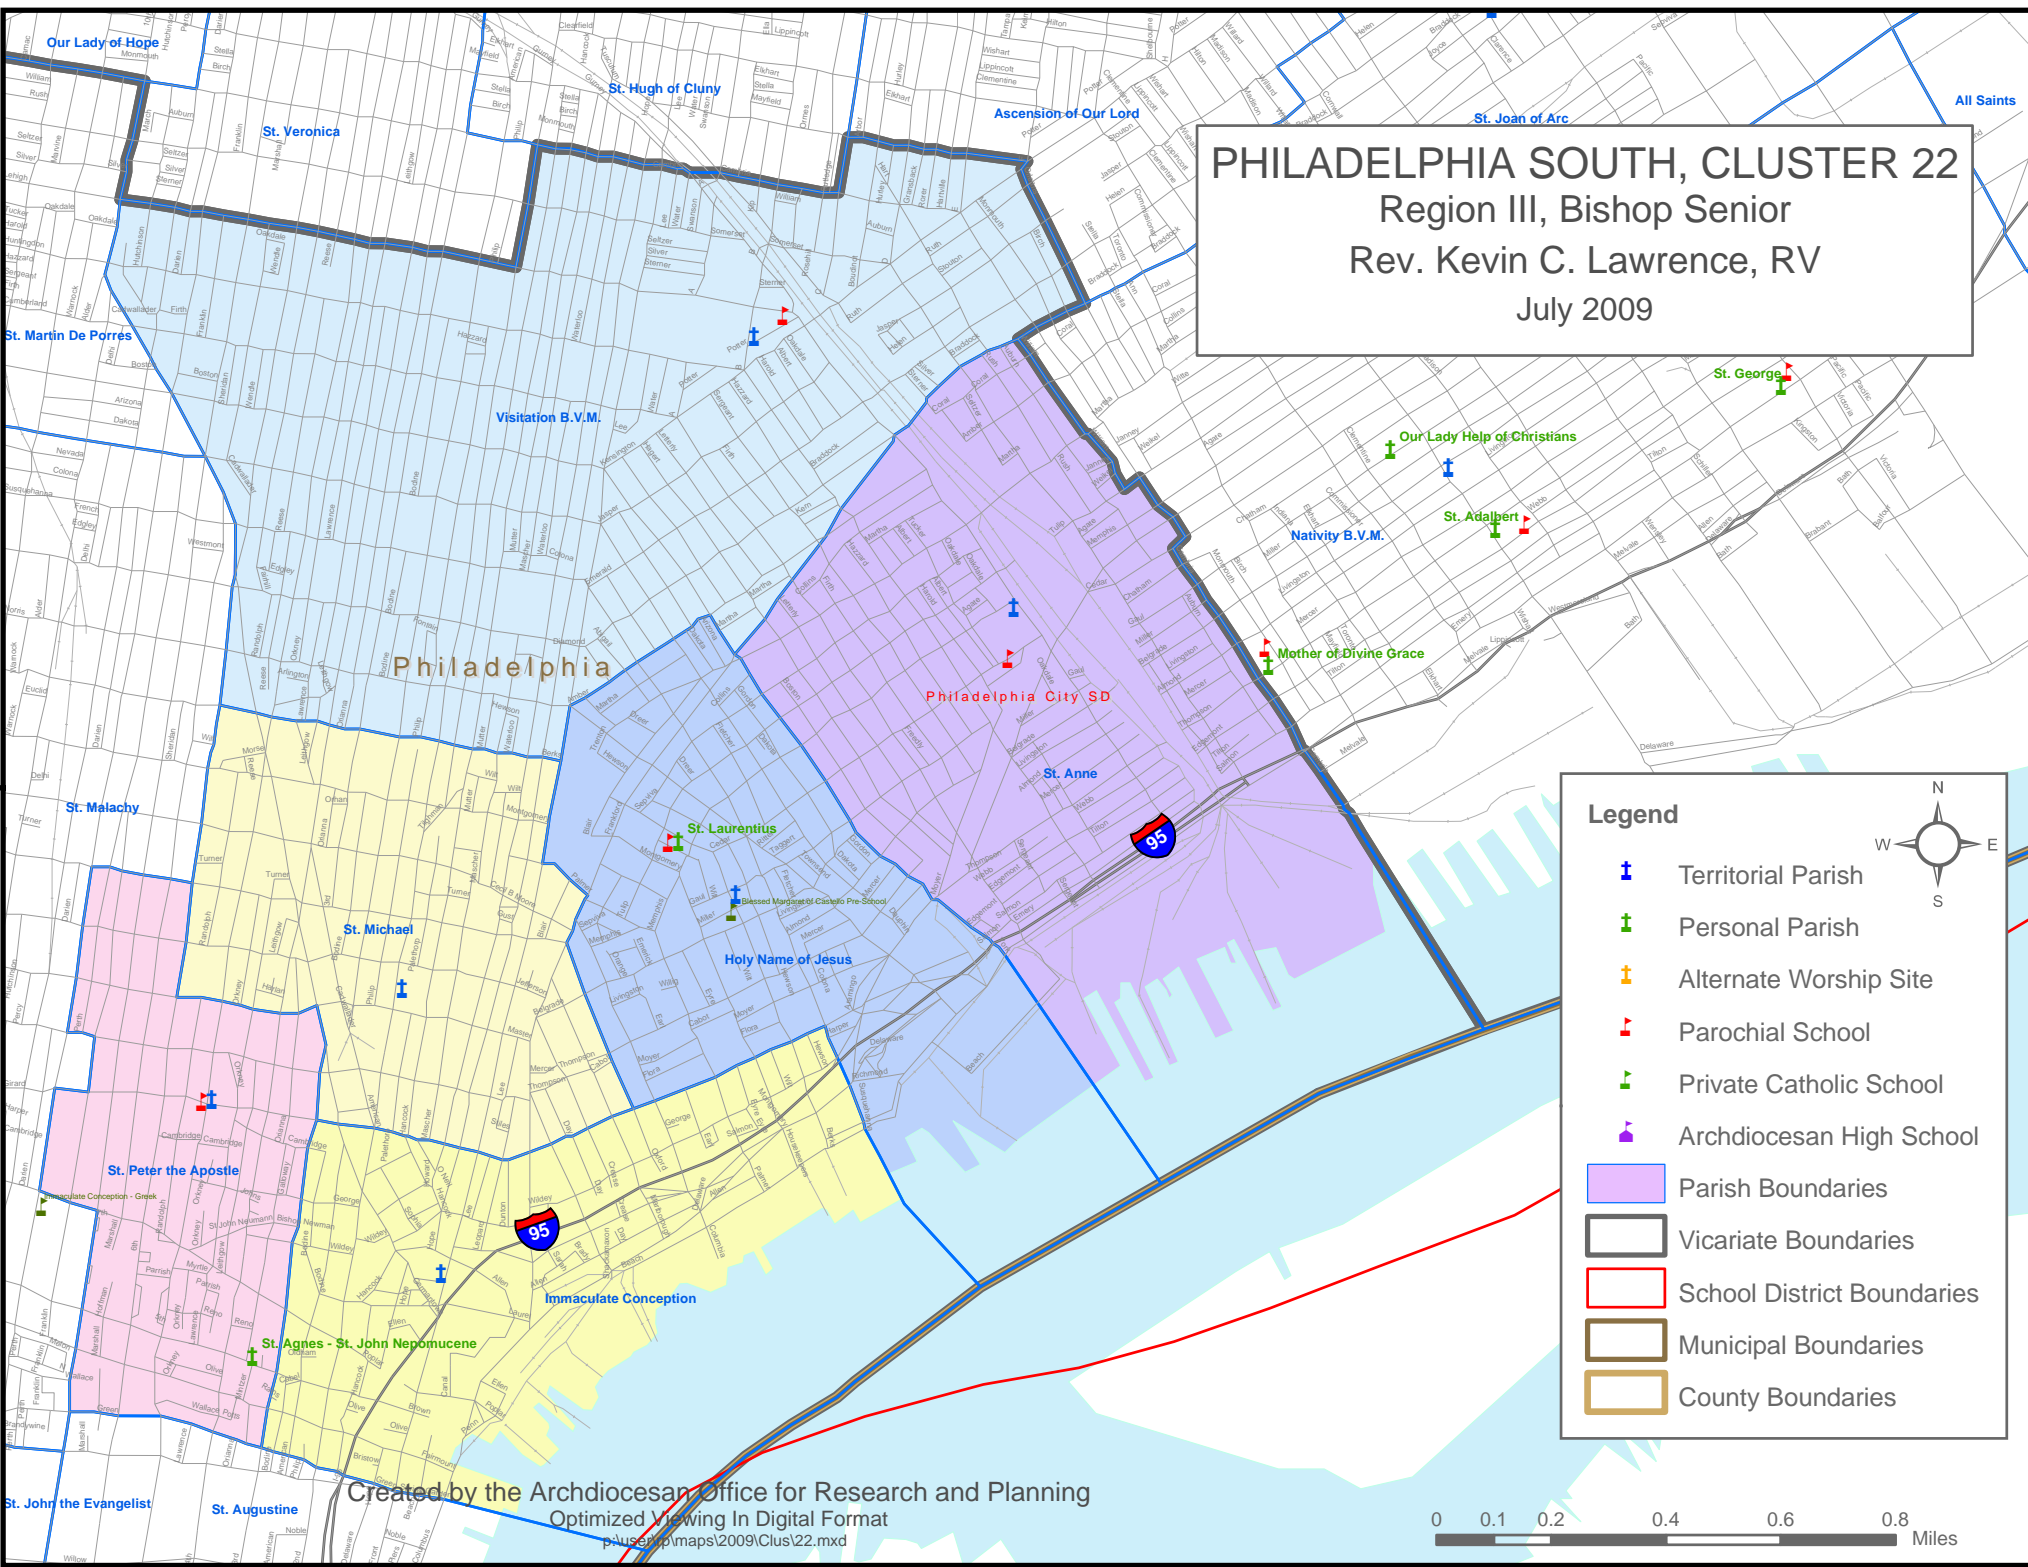

PHILADELPHIA SOUTH, CLUSTER 22
 Region III, Bishop Senior
 Rev. Kevin C. Lawrence, RV
 July 2009

Legend

- Territorial Parish
- Personal Parish
- Alternate Worship Site
- Parochial School
- Private Catholic School
- Archdiocesan High School
- Parish Boundaries
- Vicariats Boundaries
- School District Boundaries
- Municipal Boundaries
- County Boundaries

Created by the Archdiocesan Office for Research and Planning
 Optimized Viewing In Digital Format
 philsemp\maps\2009\Clus\22.mxd