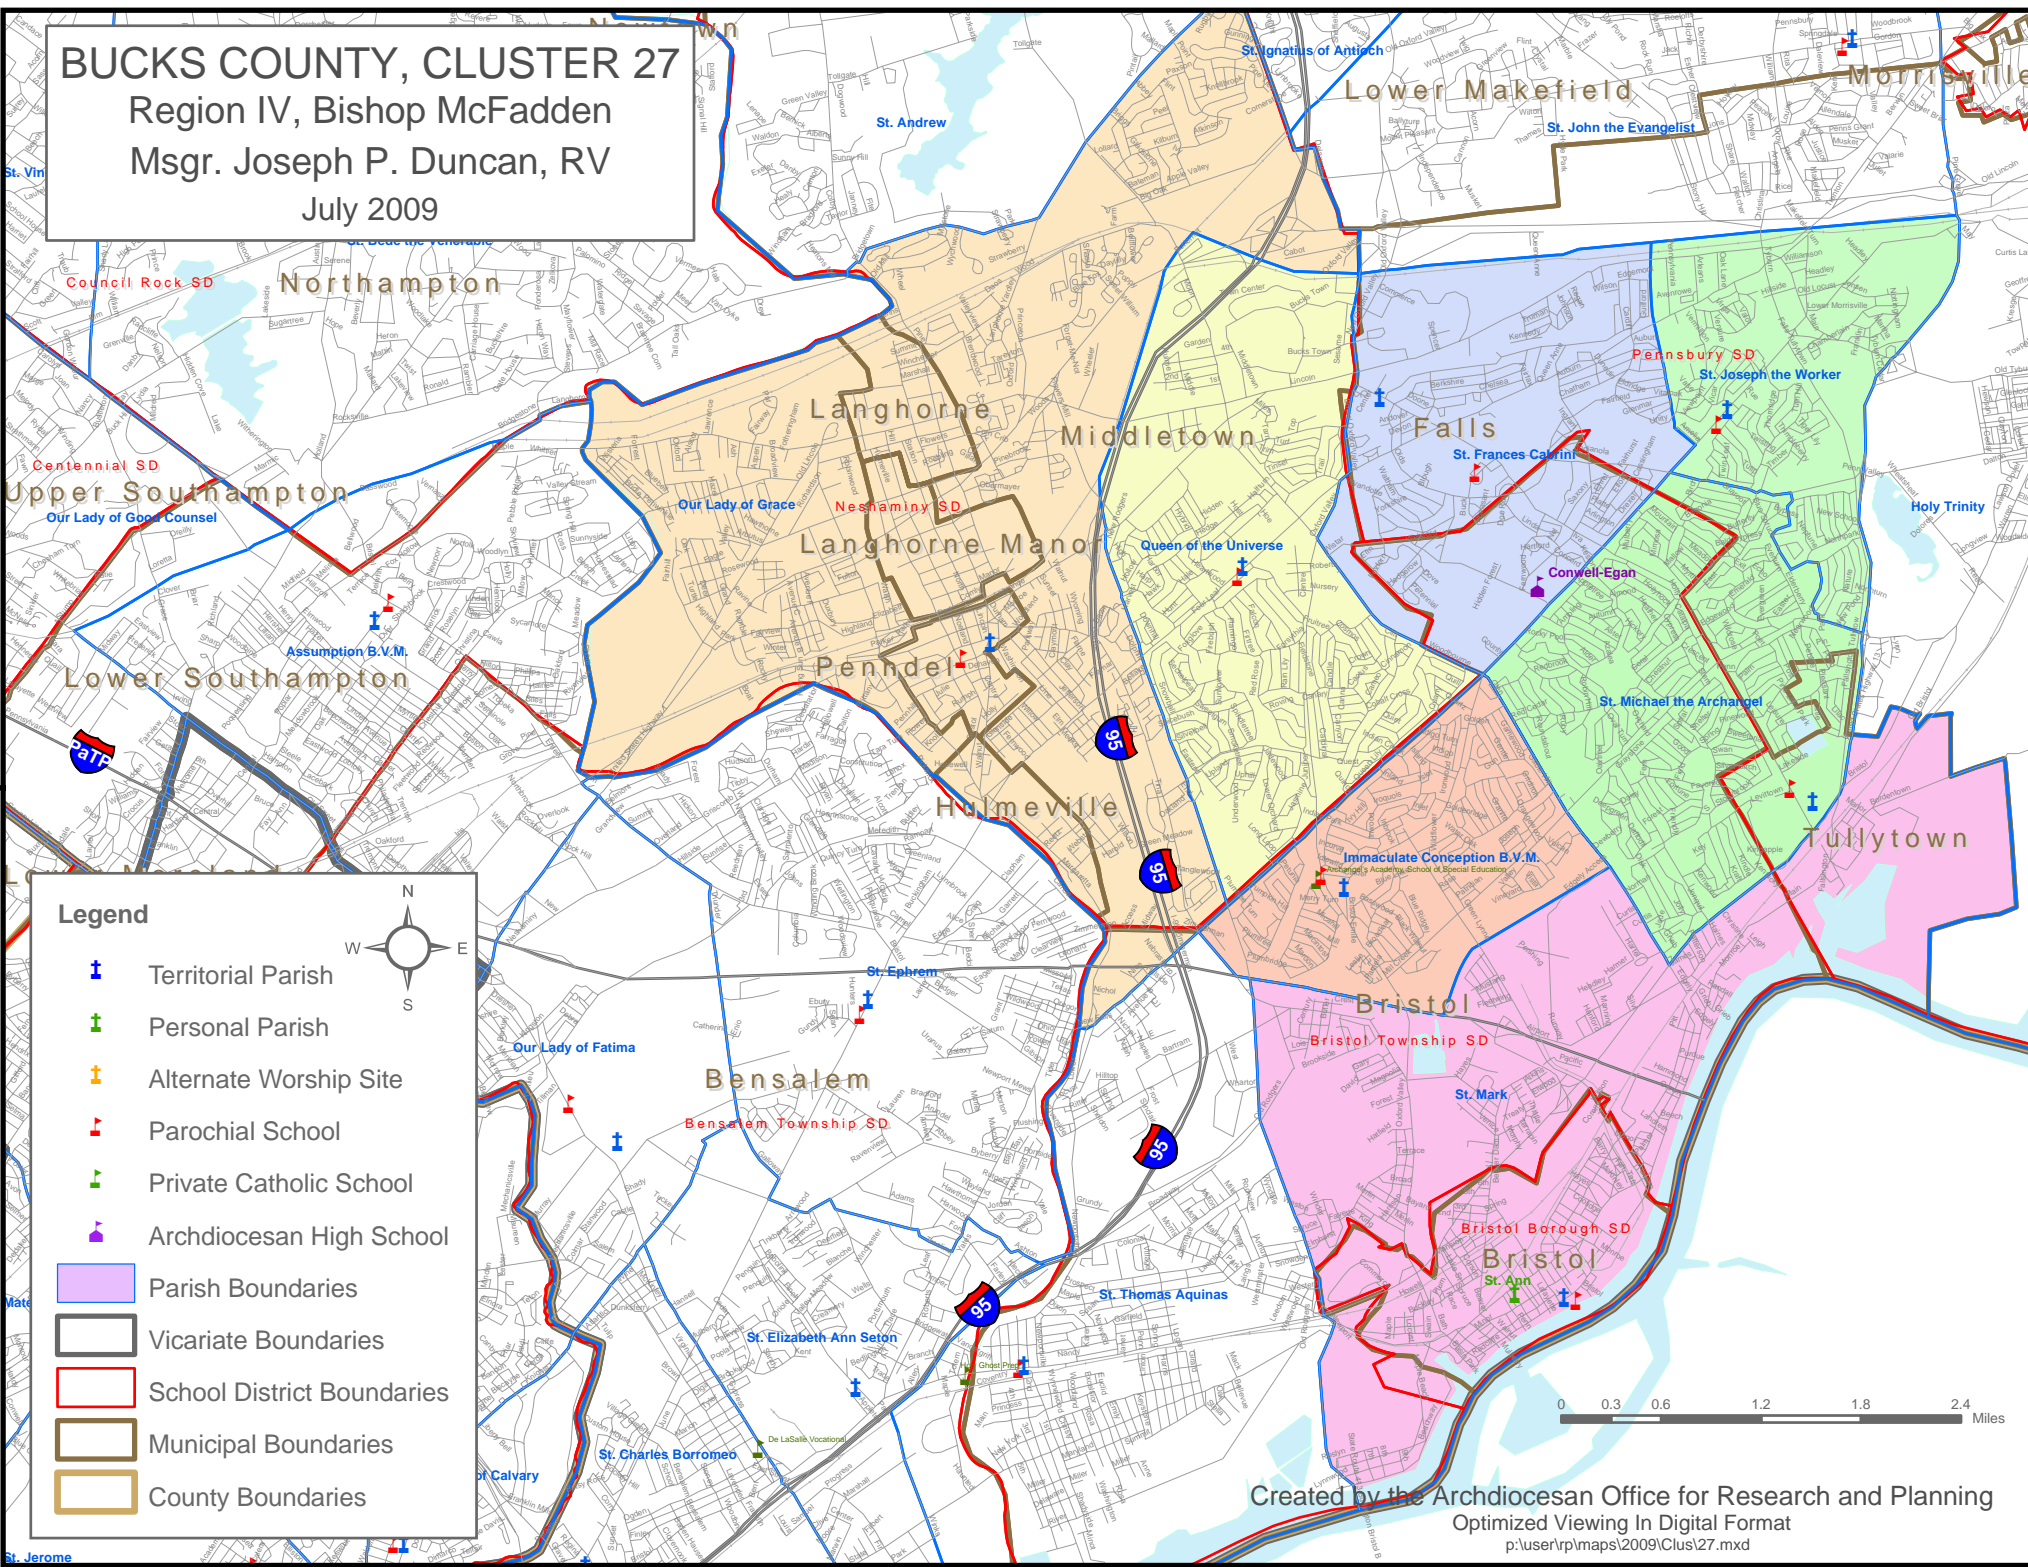

BUCKS COUNTY, CLUSTER 27

Region IV, Bishop McFadden

Msgr. Joseph P. Duncan, RV

July 2009

Legend

- Territorial Parish
- Personal Parish
- Alternate Worship Site
- Parochial School
- Private Catholic School
- Archdiocesan High School
- Parish Boundaries
- Vicariate Boundaries
- School District Boundaries
- Municipal Boundaries
- County Boundaries

0 0.3 0.6 1.2 1.8 2.4 Miles

Created by the Archdiocesan Office for Research and Planning

Optimized Viewing In Digital Format

p:\user\vp\maps\2009\Clus\27.mxd