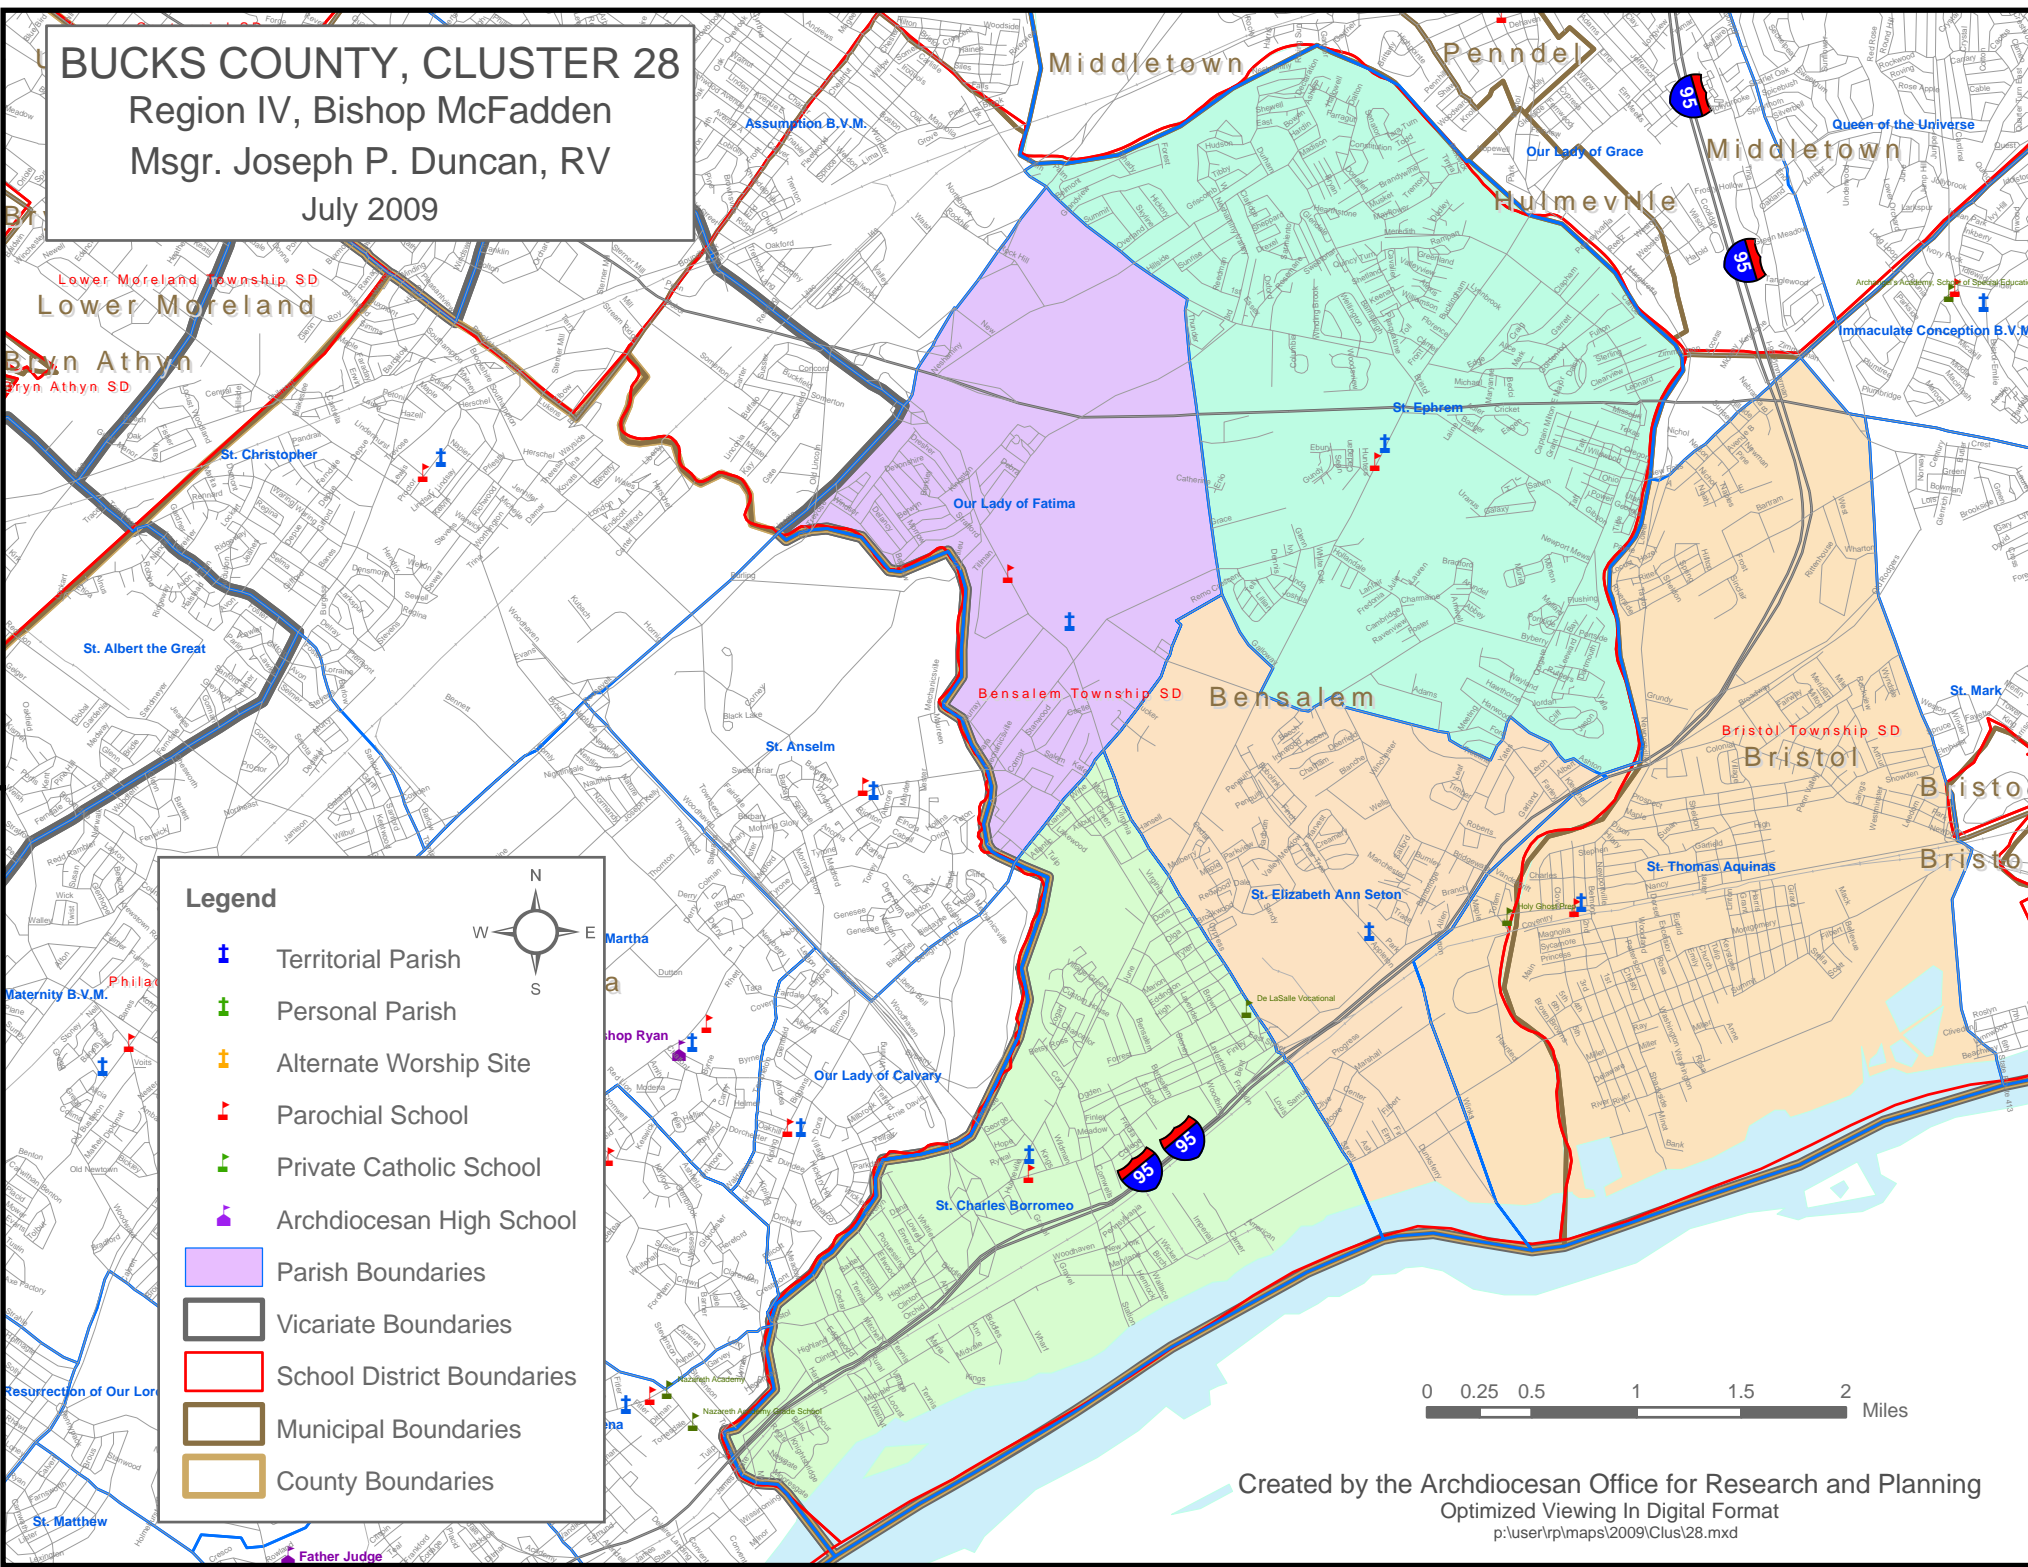

BUCKS COUNTY, CLUSTER 28
 Region IV, Bishop McFadden
 Msgr. Joseph P. Duncan, RV
 July 2009

Legend

- Territorial Parish
- Personal Parish
- Alternate Worship Site
- Parochial School
- Private Catholic School
- Archdiocesan High School
- Parish Boundaries
- Vicariate Boundaries
- School District Boundaries
- Municipal Boundaries
- County Boundaries