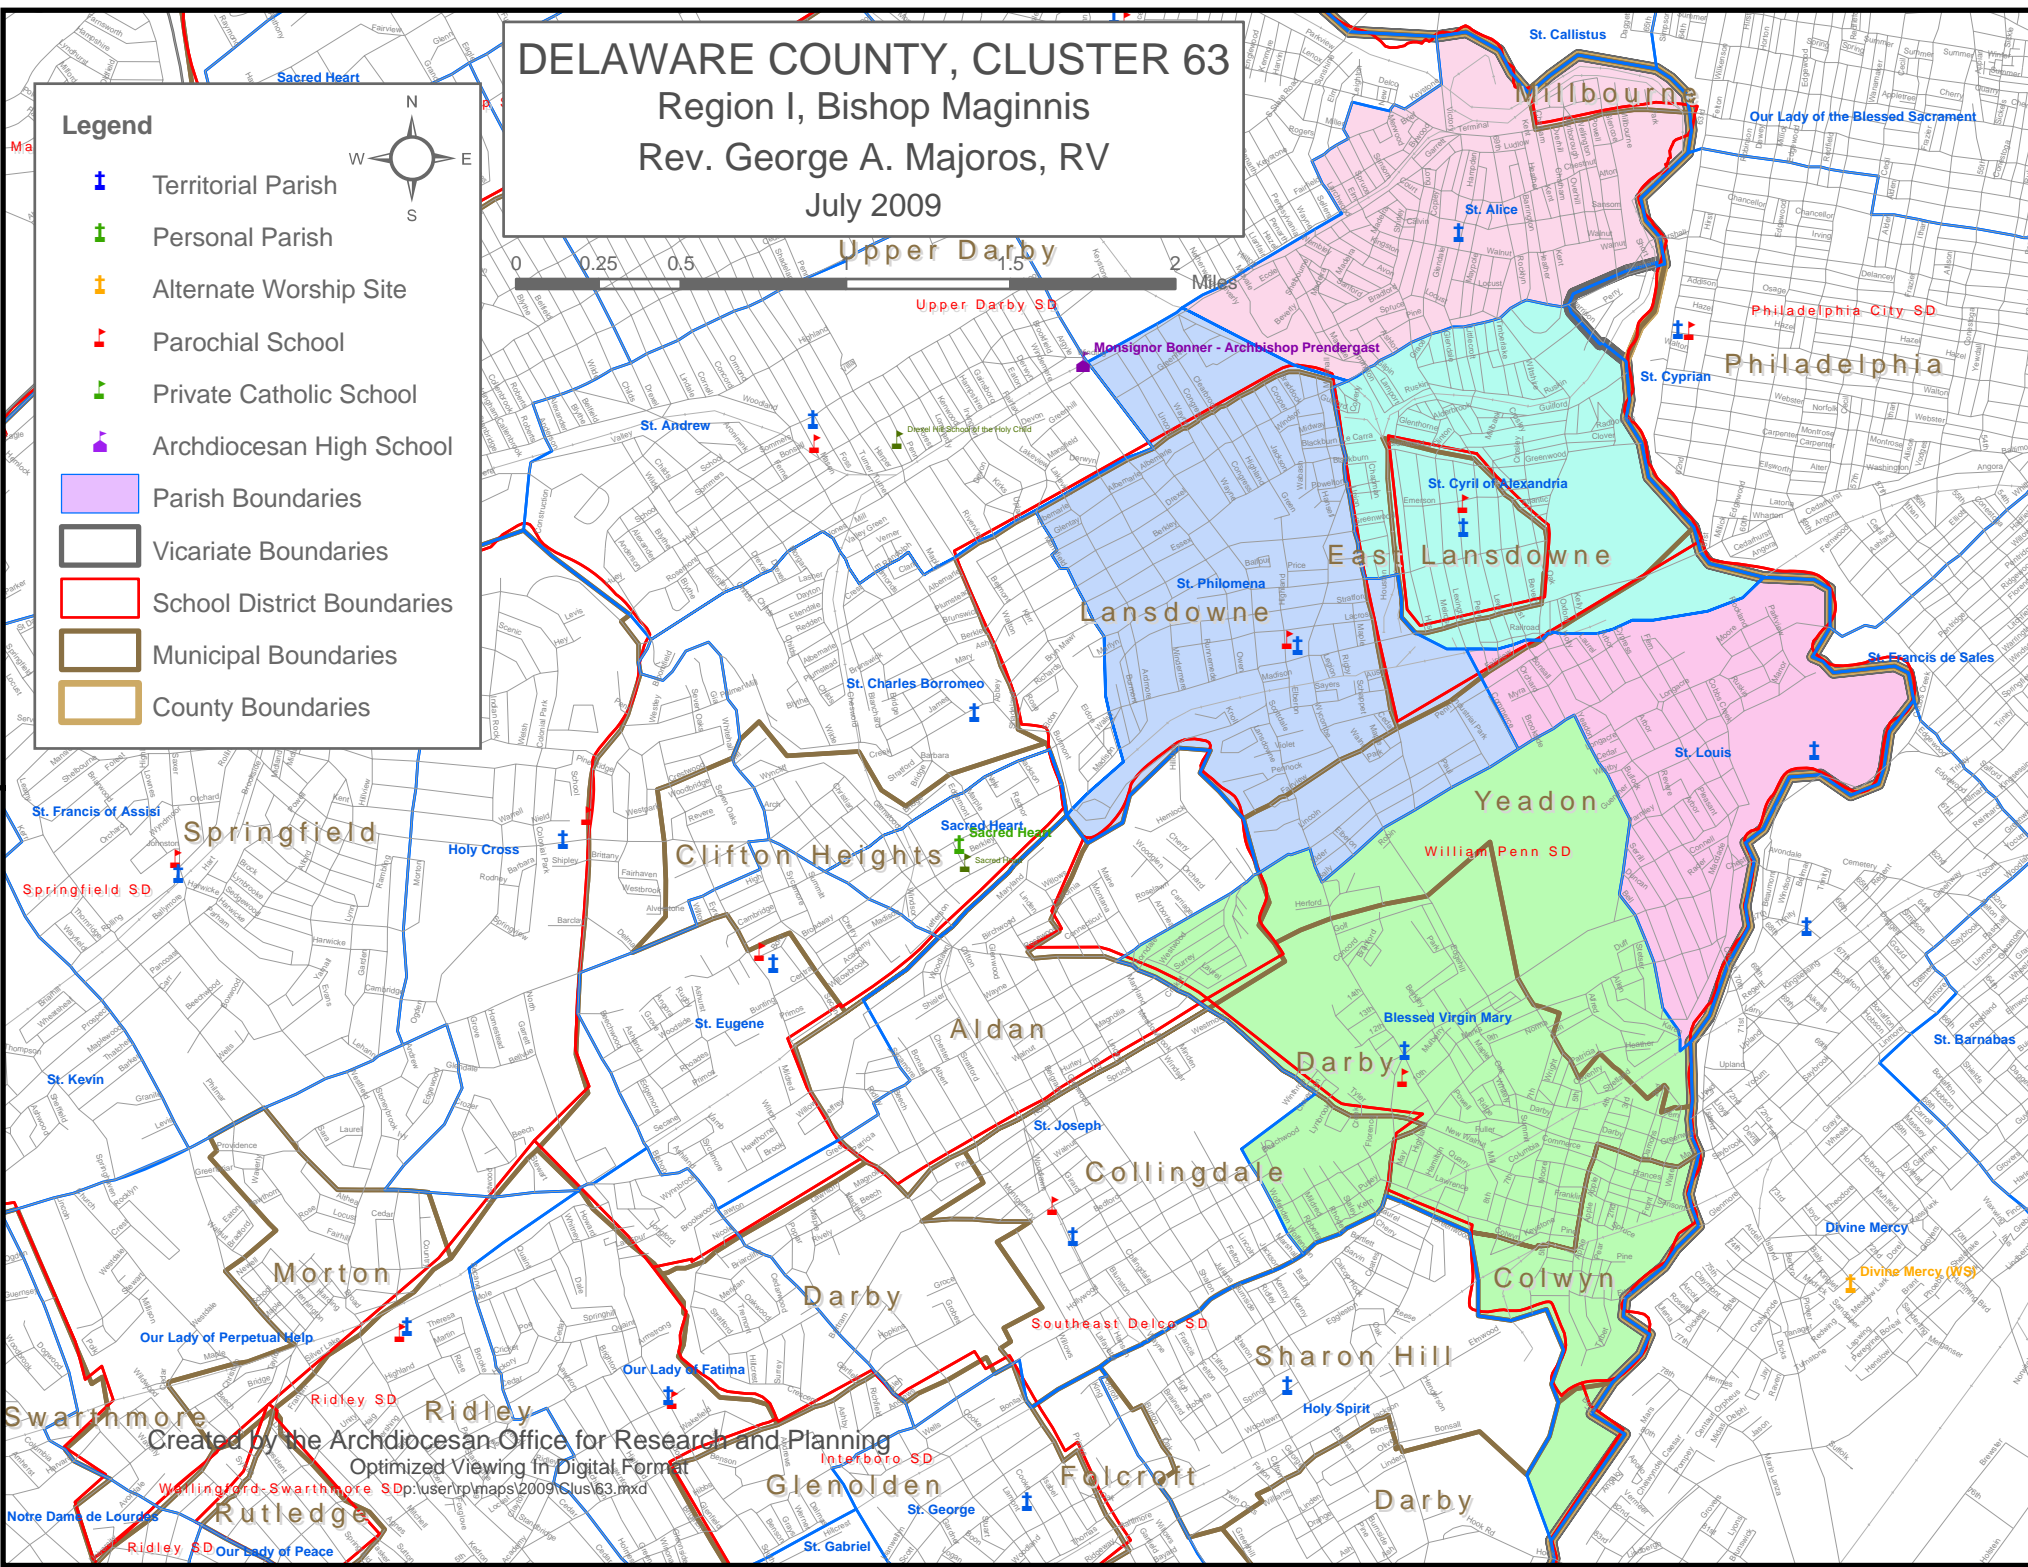

DELAWARE COUNTY, CLUSTER 63

Region I, Bishop Maginnis

Rev. George A. Majoros, RV

July 2009

- Legend**
-  Territorial Parish
 -  Personal Parish
 -  Alternate Worship Site
 -  Parochial School
 -  Private Catholic School
 -  Archdiocesan High School
 -  Parish Boundaries
 -  Vicariate Boundaries
 -  School District Boundaries
 -  Municipal Boundaries
 -  County Boundaries

Created by the Archdiocesan Office for Research and Planning

Optimized Viewing in Digital Format

Working: rd-swarthmore SDp: user:rp\maps\2009\clus63.mxd