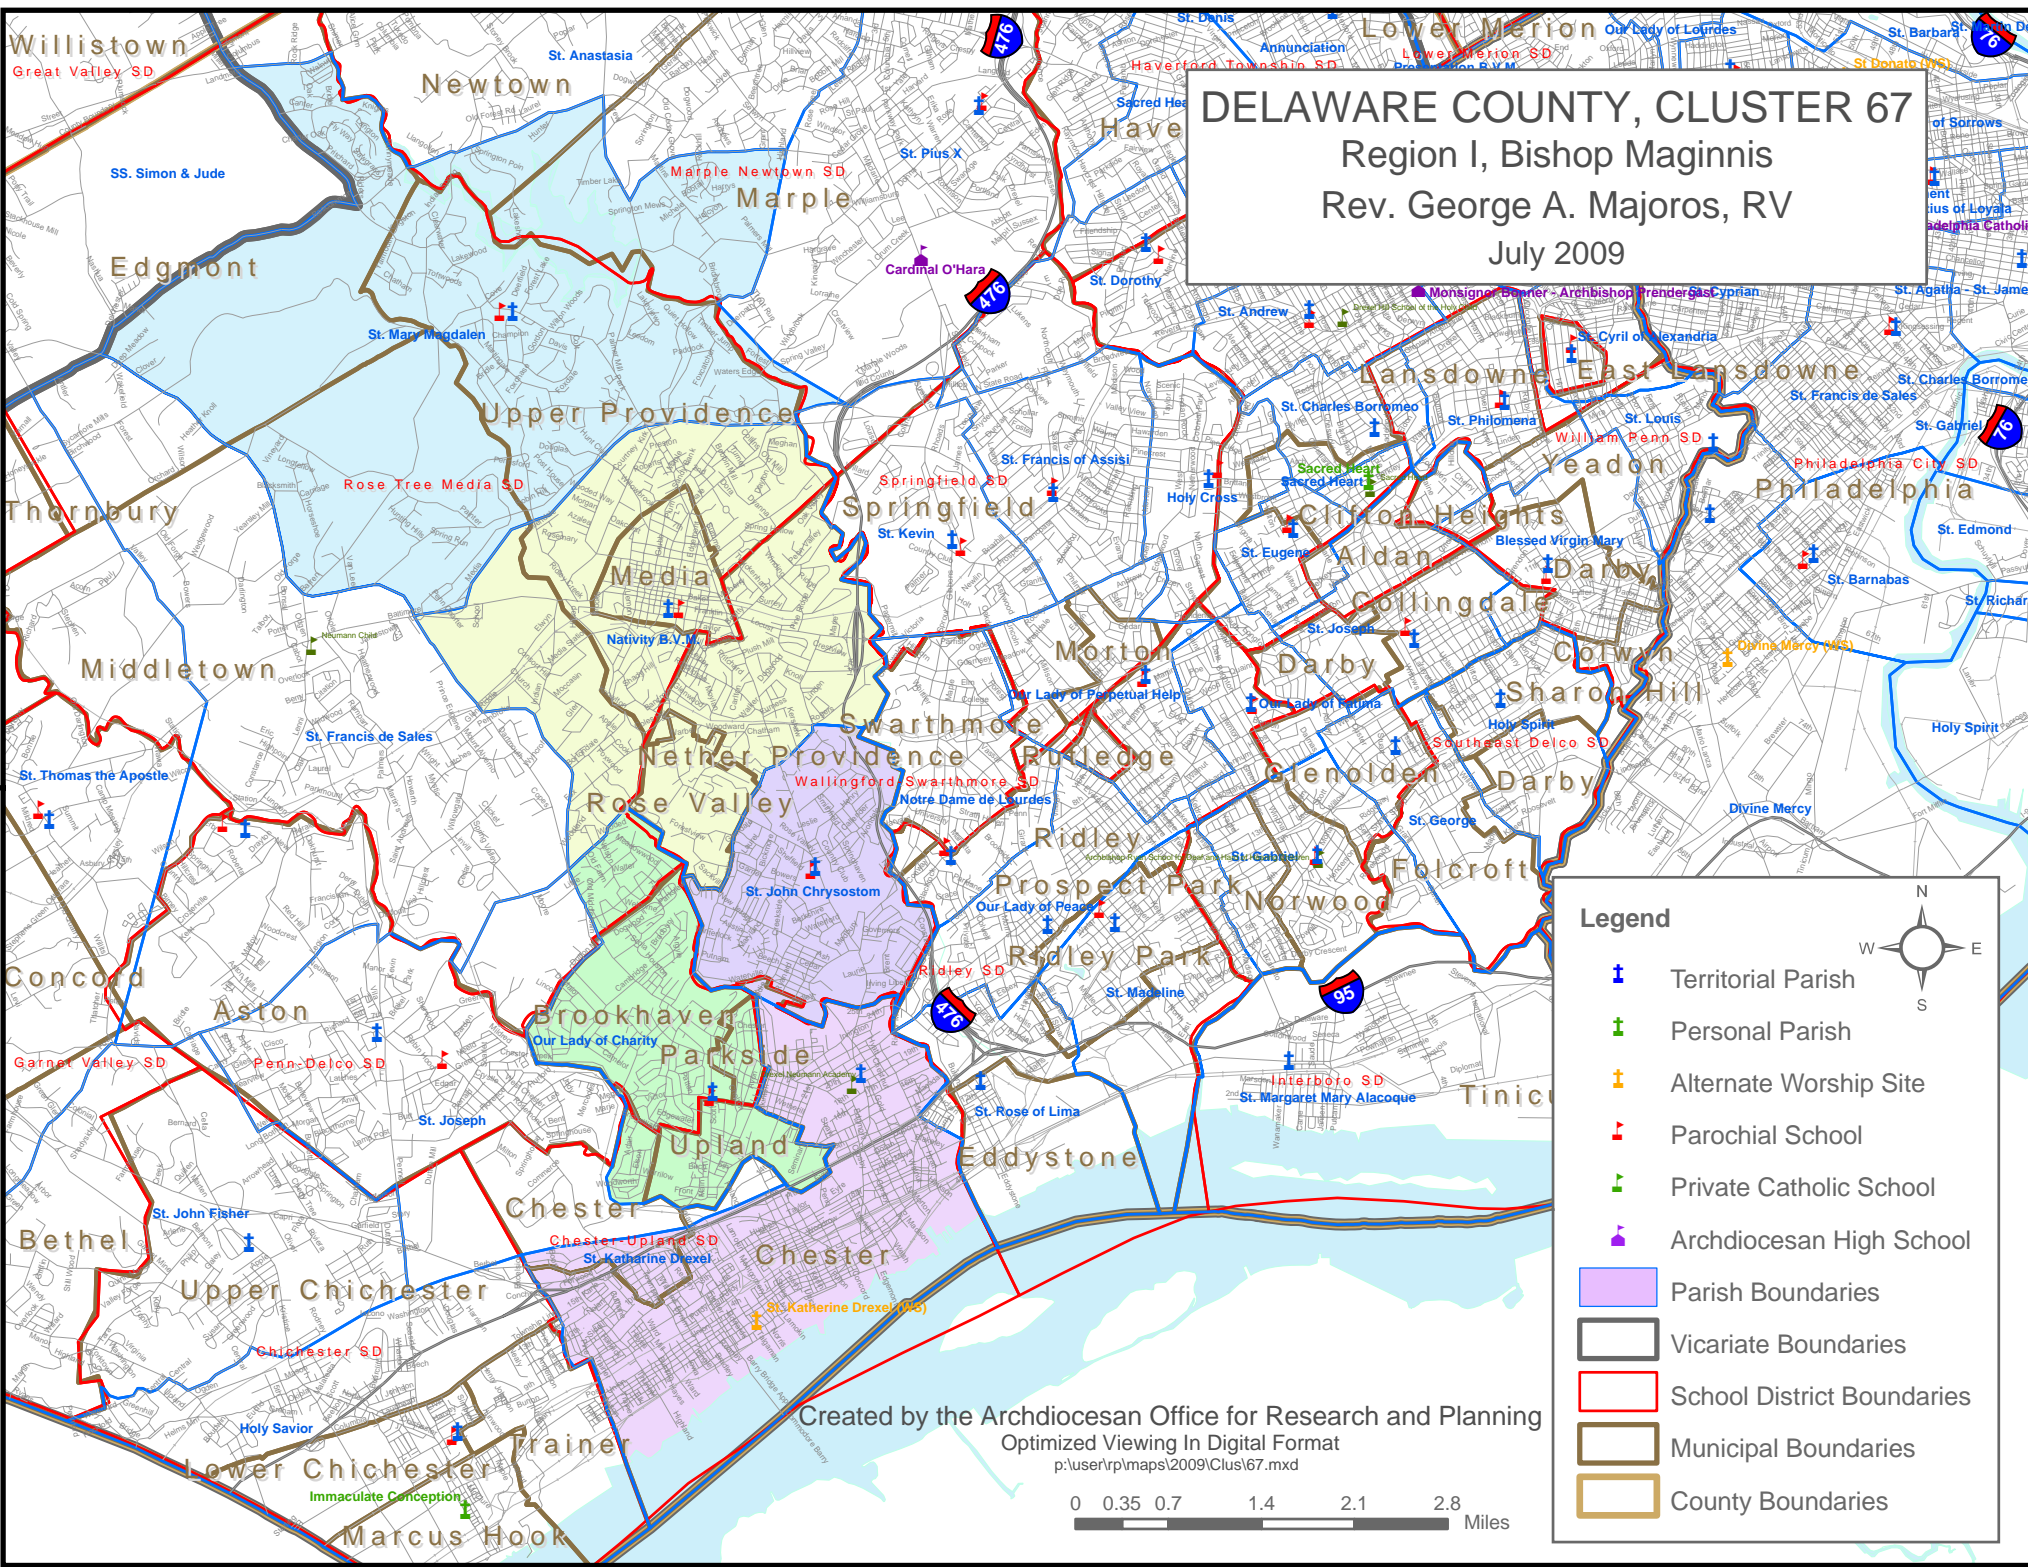

DELAWARE COUNTY, CLUSTER 67
 Region I, Bishop Maginnis
 Rev. George A. Majoros, RV
 July 2009

Legend

- Territorial Parish
- Personal Parish
- Alternate Worship Site
- Parochial School
- Private Catholic School
- Archdiocesan High School
- Parish Boundaries
- Vicariate Boundaries
- School District Boundaries
- Municipal Boundaries
- County Boundaries

Created by the Archdiocesan Office for Research and Planning
 Optimized Viewing In Digital Format
 p:\user\tr\maps\2009\Clus\67.mxd