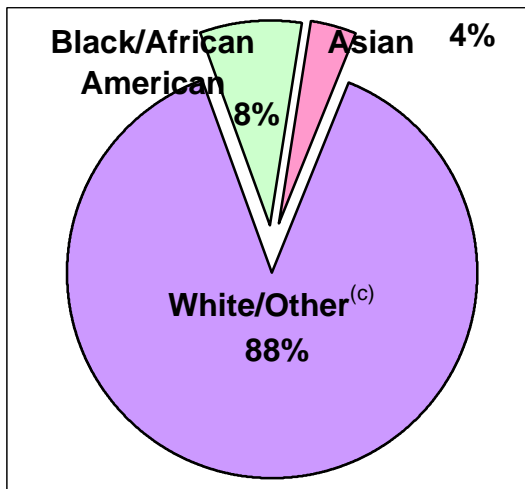

Total Population by Race