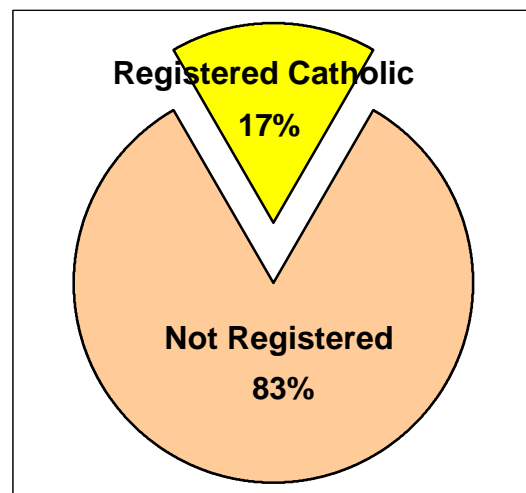

2000 U.S. Census Data - Report 2

Vicariate: Philadelphia - North

Cluster 15

Based on the 2000 Census and 2000 Annual Pastoral Reports,
What percentage of each group living in the cluster is Catholic?

Hispanic

Sources:

Archdiocese of Philadelphia, 2000 Annual Pastoral Reports.
U.S. Census Bureau, Census 2000 Redistricting Data (P.L. 94-171) Summary File, March 2001.

Notes:

- (a) Data are calculated by assigning each census block to a geography and aggregating all data for that geography.
- (b) Black/African American and Asian data shown for respondents who reported one race only.
- (c) White/Other includes White, American Indian/Alaskan Native, Native Hawaiian, Other Pacific Islander, Some Other Race, and people of two or more races.