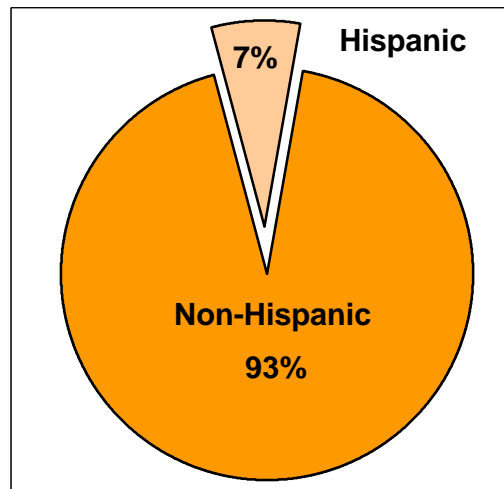

Total Population by Hispanic Origin