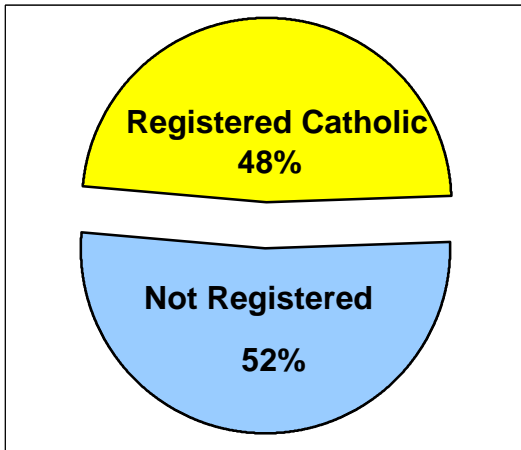

2000 U.S. Census Data - Report 2

Vicariate: Philadelphia - North

Cluster 15

Based on the 2000 Census and 2000 Annual Pastoral Reports,
What share of the people living in the cluster territory are Catholic?