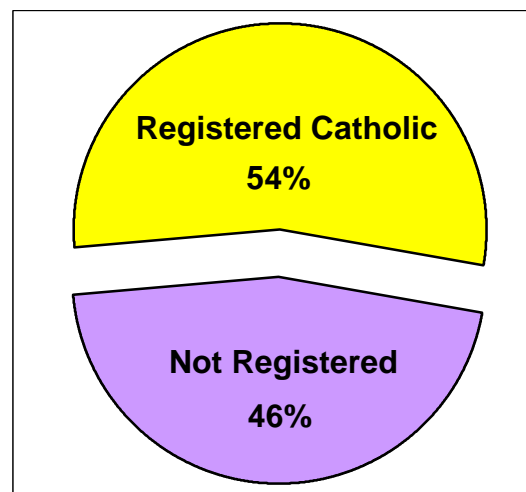

White/Other^(c)

Sources:

Archdiocese of Philadelphia, 2000 Annual Pastoral Reports.
U.S. Census Bureau, Census 2000 Redistricting Data (P.L. 94-171) Summary File, March 2001.

Notes:

- (a) Data are calculated by assigning each census block to a geography and aggregating all data for that geography.
- (b) Black/African American and Asian data shown for respondents who reported one race only.
- (c) White/Other includes White, American Indian/Alaskan Native, Native Hawaiian, Other Pacific Islander, Some Other Race, and people of two or more races.