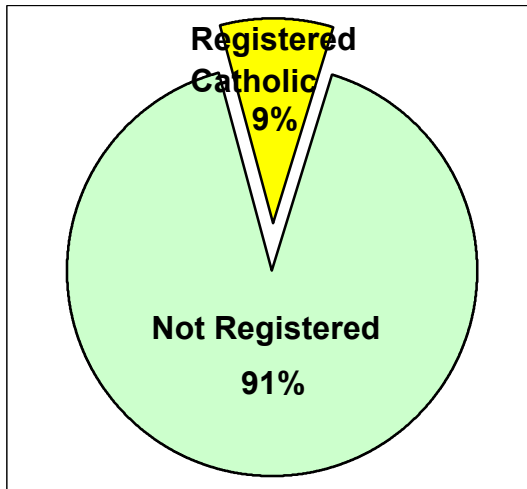

Black/African American