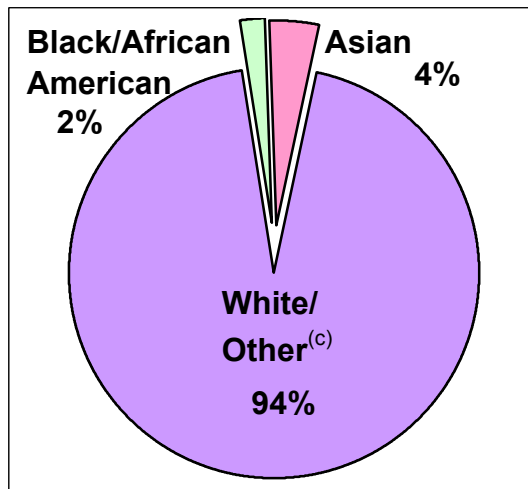

Total Population by Race