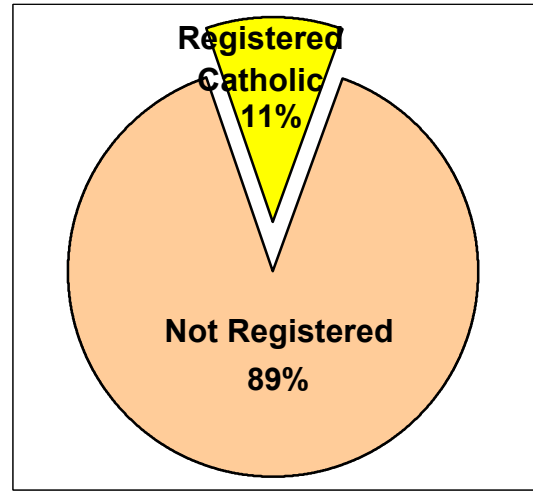

2000 U.S. Census Data - Report 2

Cluster: 62
Vicariate: Delaware

FS#: 2270

Parish: **St. Dorothy**

Based on the 2000 Census and 2000 Annual Pastoral Report,
What percentage of each group living in the parish is Catholic?

Hispanic

Sources:

Archdiocese of Philadelphia, 2000 Annual Pastoral Report.
U.S. Census Bureau, Census 2000 Redistricting Data (P.L. 94-171) Summary File, March 2001.

Notes:

- (a) Data are calculated by assigning each census block to a geography and aggregating all data for that geography.
- (b) Black/African American and Asian data shown for respondents who reported one race only.
- (c) White/Other includes White, American Indian/Alaskan Native, Native Hawaiian, Other Pacific Islander, Some Other Race, and people of two or more races.