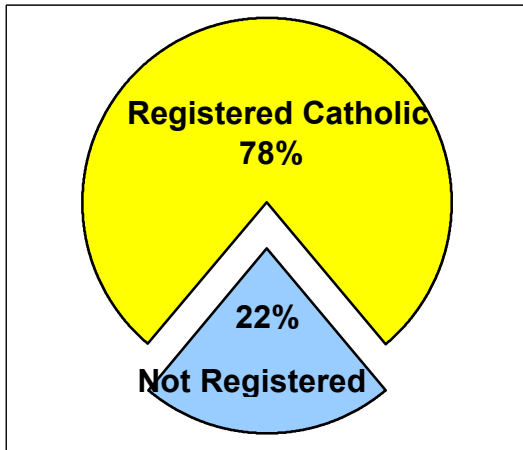

2000 U.S. Census Data - Report 2

Cluster: 62
Vicariate: Delaware

FS#: 2270

Parish: **St. Dorothy**

Based on the 2000 Census and 2000 Annual Pastoral Report,
What share of the people living in the parish territory are Catholic?