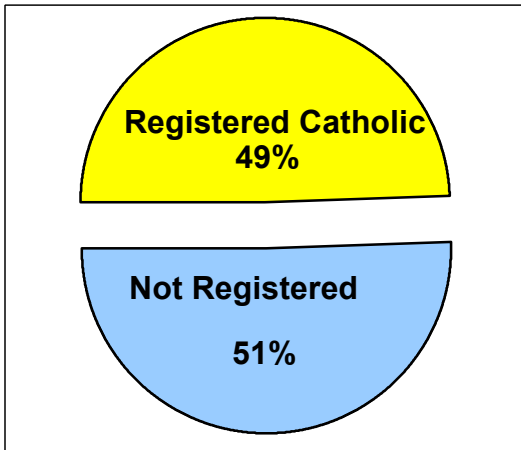

2000 U.S. Census Data - Report 2

Cluster: 26
Vicariate: Bucks

FS#: 2525

Parish: **St. Andrew**

Based on the 2000 Census and 2000 Annual Pastoral Report,
What share of the people living in the parish territory are Catholic?