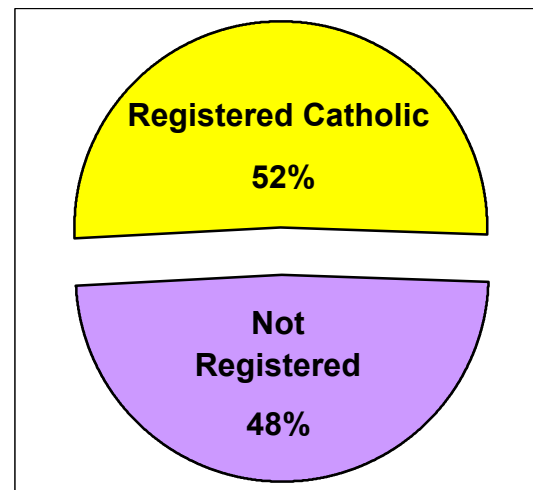

Asian

Hispanic

Black/African American

White/Other^(c)

Sources:

Archdiocese of Philadelphia, 2000 Annual Pastoral Report.
U.S. Census Bureau, Census 2000 Redistricting Data (P.L. 94-171) Summary File, March 2001.

Notes:

- (a) Data are calculated by assigning each census block to a geography and aggregating all data for that geography.
- (b) Black/African American and Asian data shown for respondents who reported one race only.
- (c) White/Other includes White, American Indian/Alaskan Native, Native Hawaiian, Other Pacific Islander, Some Other Race, and people of two or more races.