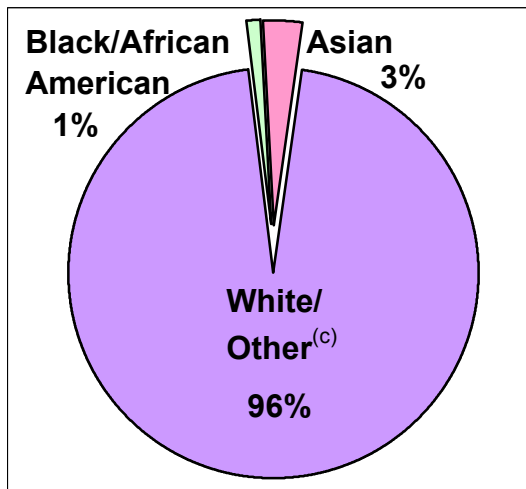

Total Population by Race