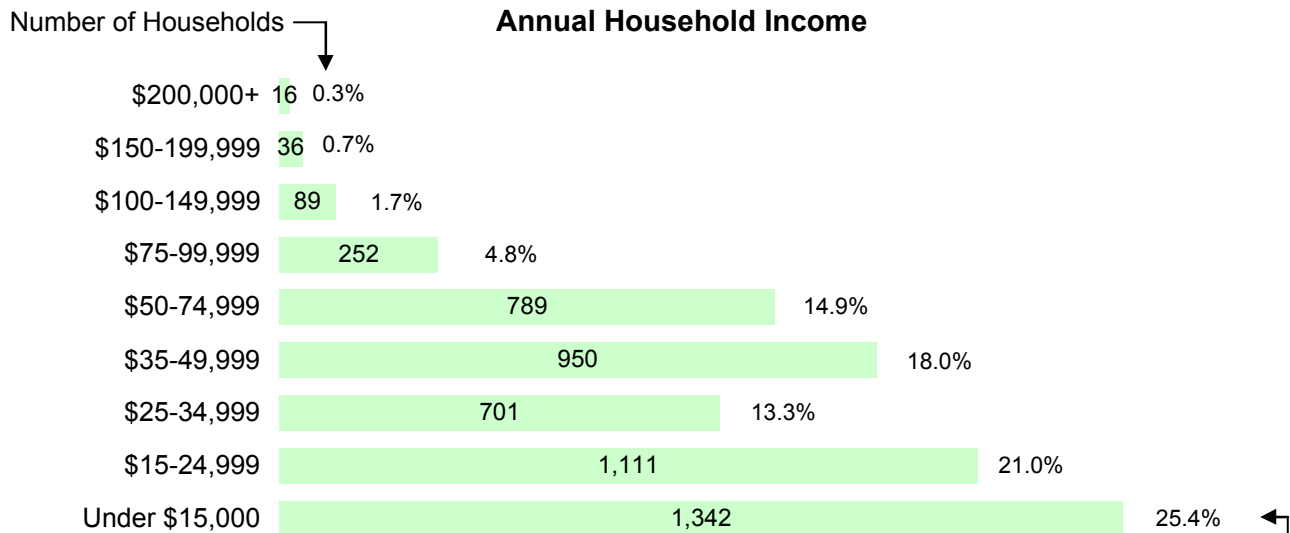

2000 U.S. Census Data - Report 5

Poverty and Income

Cluster: 16
Vicariate: Philadelphia - North

FS# : 1265

Parish:

Holy Innocents

How many people living here live in poverty?

(family income is less than the "poverty threshold" based on size of family)

Persons in Poverty **3,385**
% of Total Population **23.3%**

Children Under Age 18
1,493 33.4%

Adults Age 65 and Older
243 12.0%

How much income do our households receive annually?

Total Number of Households: 5,286