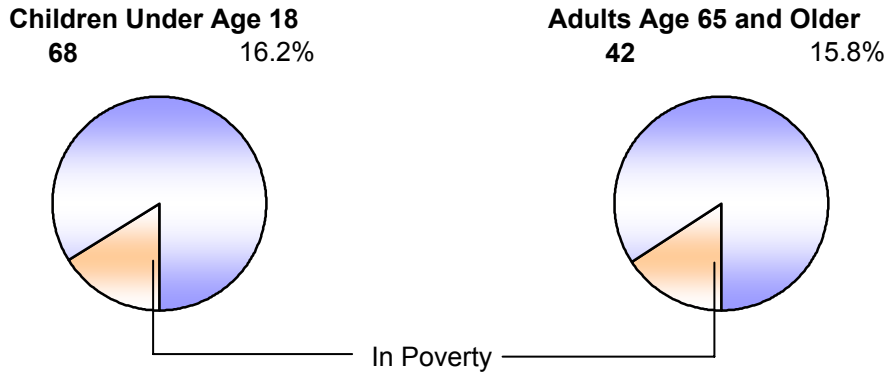

2000 U.S. Census Data - Report 5

Poverty and Income

Cluster: 22
Vicariate: Philadelphia - South

FS# : 1300

Parish: **Immaculate Conception**

How many people living here live in poverty?

(family income is less than the "poverty threshold" based on size of family)

Persons in Poverty **316**
% of Total Population **13.3%**

How much income do our households receive annually?

Total Number of Households: 1,078

Percent of all Households

Average Household Income for this Area: \$45,955