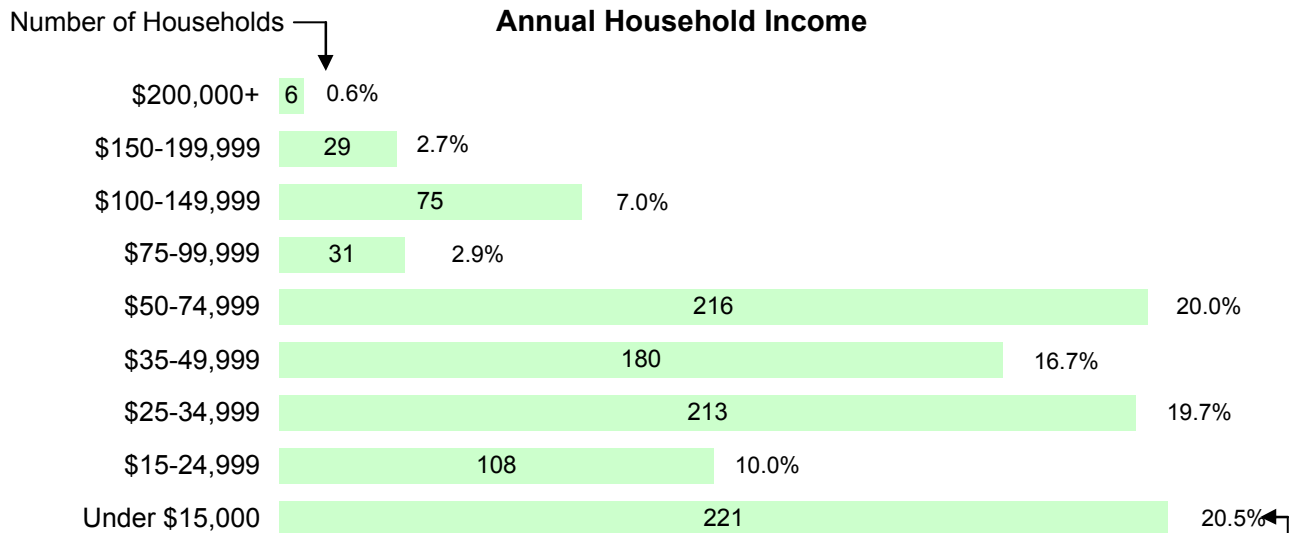

2000 U.S. Census Data - Report 5

Poverty and Income

Cluster: 22
Vicariate: Philadelphia - South

FS# : 1300

Parish: **Immaculate Conception**

How many people living here live in poverty?

(family income is less than the "poverty threshold" based on size of family)

Persons in Poverty **316**
% of Total Population **13.3%**

How much income do our households receive annually?

Total Number of Households: 1,078

Percent of all Households

Average Household Income for this Area: \$45,955