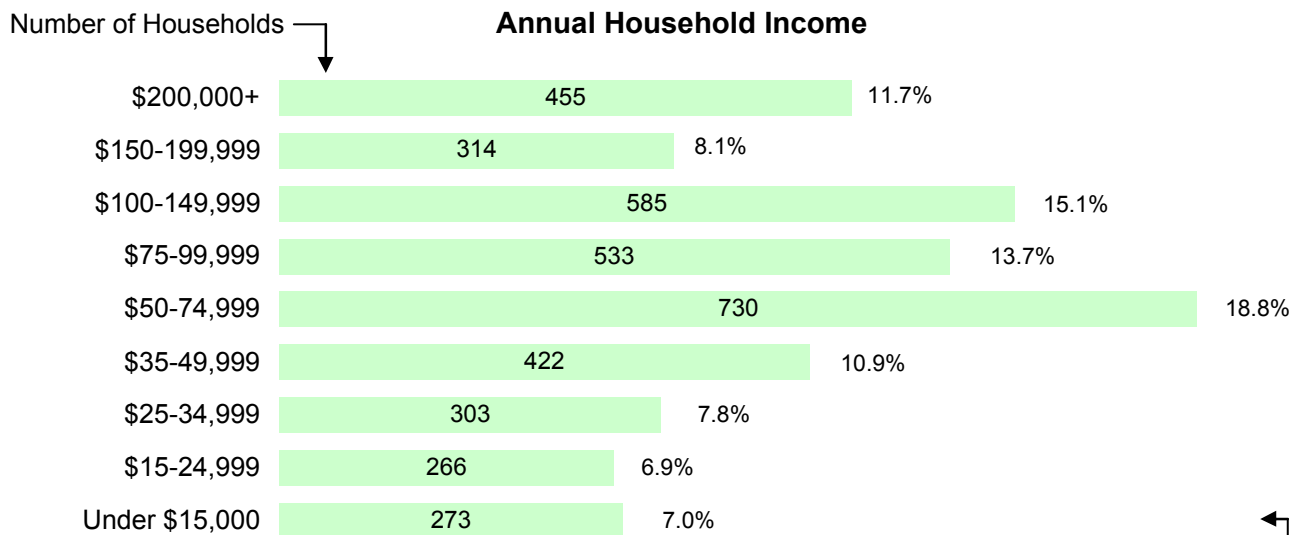

## Poverty and Income

Cluster: 17  
 Vicariate: Philadelphia - North

FS# : 1545

Parish: **Our Mother of Consolation**

### How many people living here live in poverty?

(family income is less than the "poverty threshold" based on size of family)

Persons in Poverty **316**  
 % of Total Population **3.6%**

### How much income do our households receive annually?

**Total Number of Households: 3,882**

Percent of all Households

**Average Household Income for this Area: \$112,083**