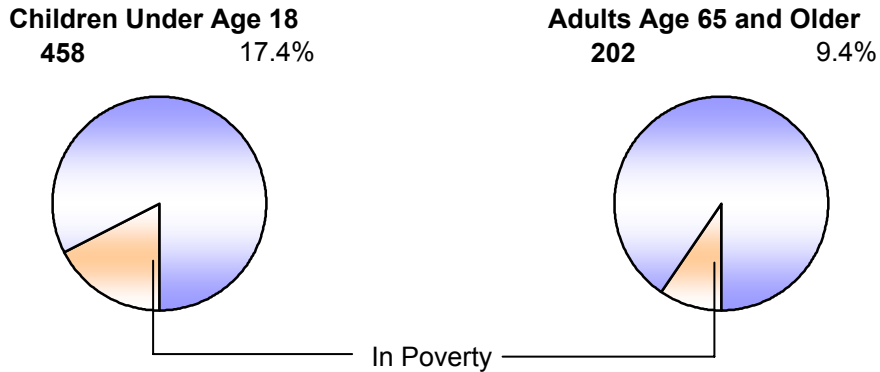

2000 U.S. Census Data - Report 5

Poverty and Income

Cluster: 18
Vicariate: Philadelphia - North

FS#: 1625

Parish: **St. Therese of the Child Jesus**

How many people living here live in poverty?

(family income is less than the "poverty threshold" based on size of family)

Persons in Poverty **1,460**
% of Total Population **12.1%**

How much income do our households receive annually?

Total Number of Households: 5,179

Percent of all Households

Average Household Income for this Area: \$49,087