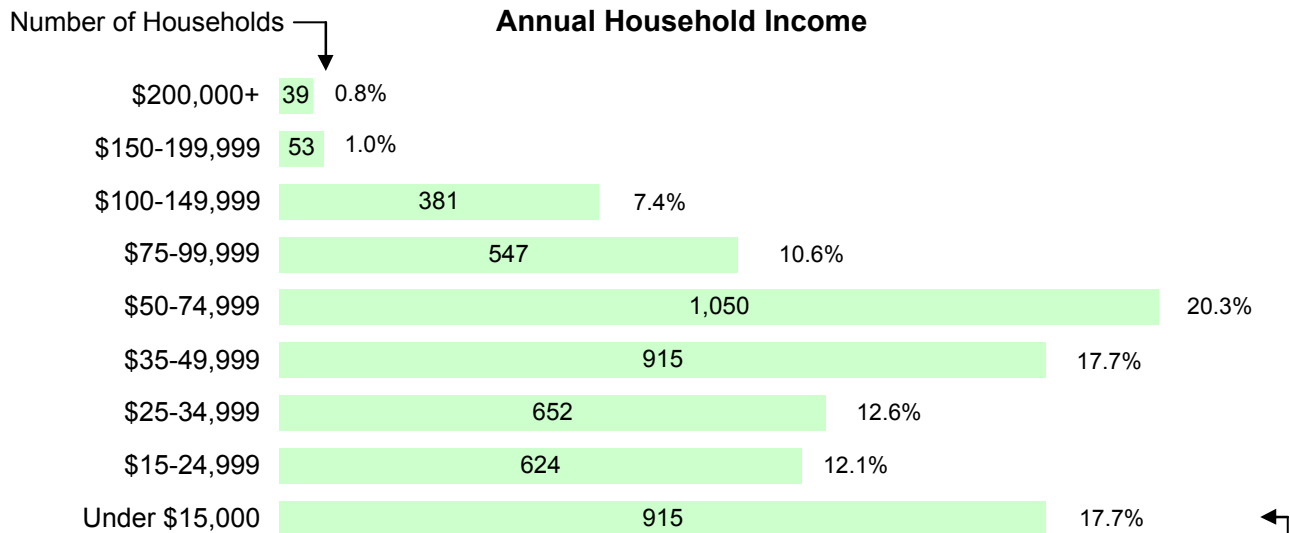

2000 U.S. Census Data - Report 5

Poverty and Income

Cluster: 18
Vicariate: Philadelphia - North

FS#: 1625

Parish: **St. Therese of the Child Jesus**

How many people living here live in poverty?

(family income is less than the "poverty threshold" based on size of family)

Persons in Poverty **1,460**
% of Total Population **12.1%**

How much income do our households receive annually?

Total Number of Households: 5,179

Percent of all Households

Average Household Income for this Area: \$49,087