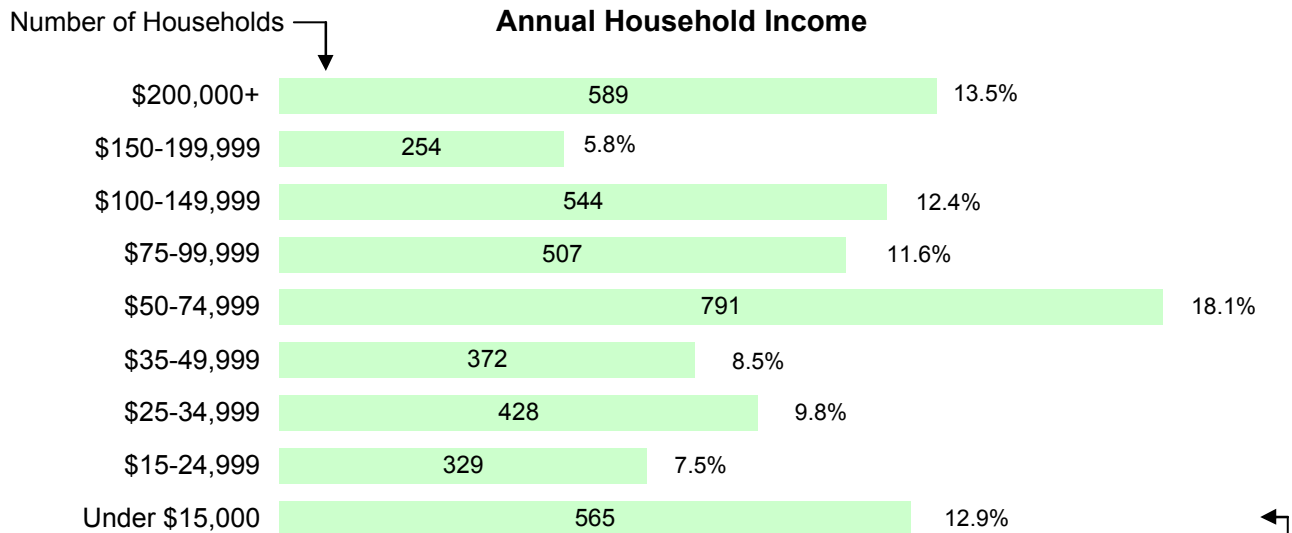

2000 U.S. Census Data - Report 5

Poverty and Income

Cluster: 70
Vicariate: Montgomery

FS# : 2115

Parish:

Our Mother of Good Counsel

How many people living here live in poverty?

(family income is less than the "poverty threshold" based on size of family)

Persons in Poverty **1,157**
% of Total Population **11.6%**

Children Under Age 18
132 7.2%

Adults Age 65 and Older
54 3.2%

How much income do our households receive annually?

Total Number of Households: 4,380