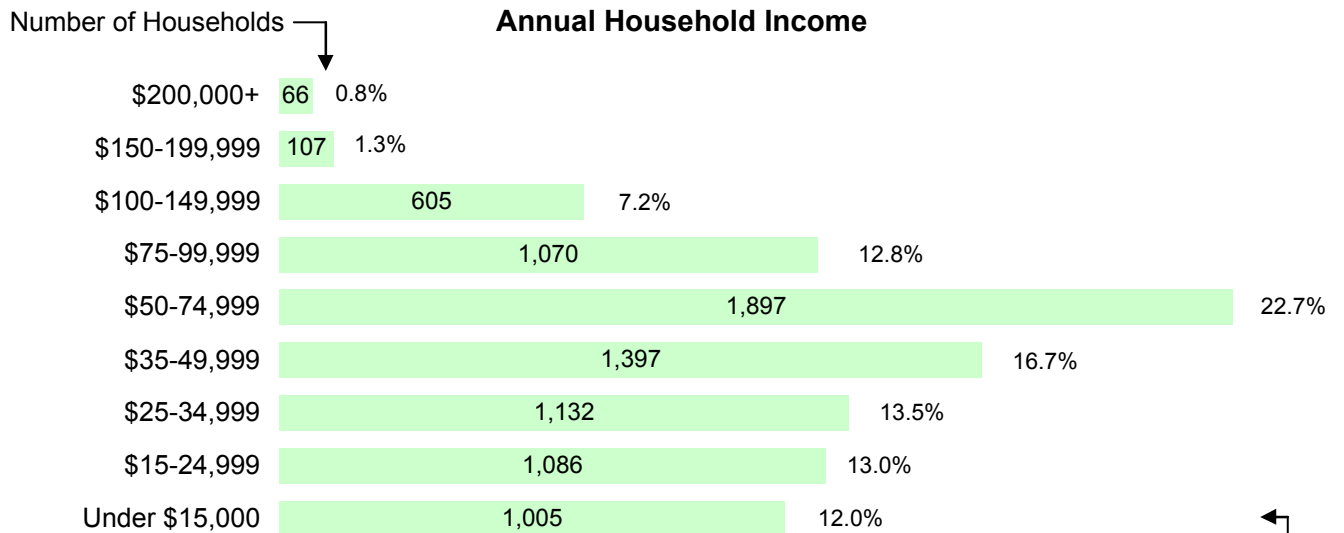

2000 U.S. Census Data - Report 5

Poverty and Income

Cluster: 31
Vicariate: Bucks

FS# : 2345

Parish:

St. John Bosco

How many people living here live in poverty?

(family income is less than the "poverty threshold" based on size of family)

Persons in Poverty **1,530**
% of Total Population **7.5%**

Children Under Age 18
491 10.3%

Adults Age 65 and Older
235 6.7%

How much income do our households receive annually?

Total Number of Households: 8,365