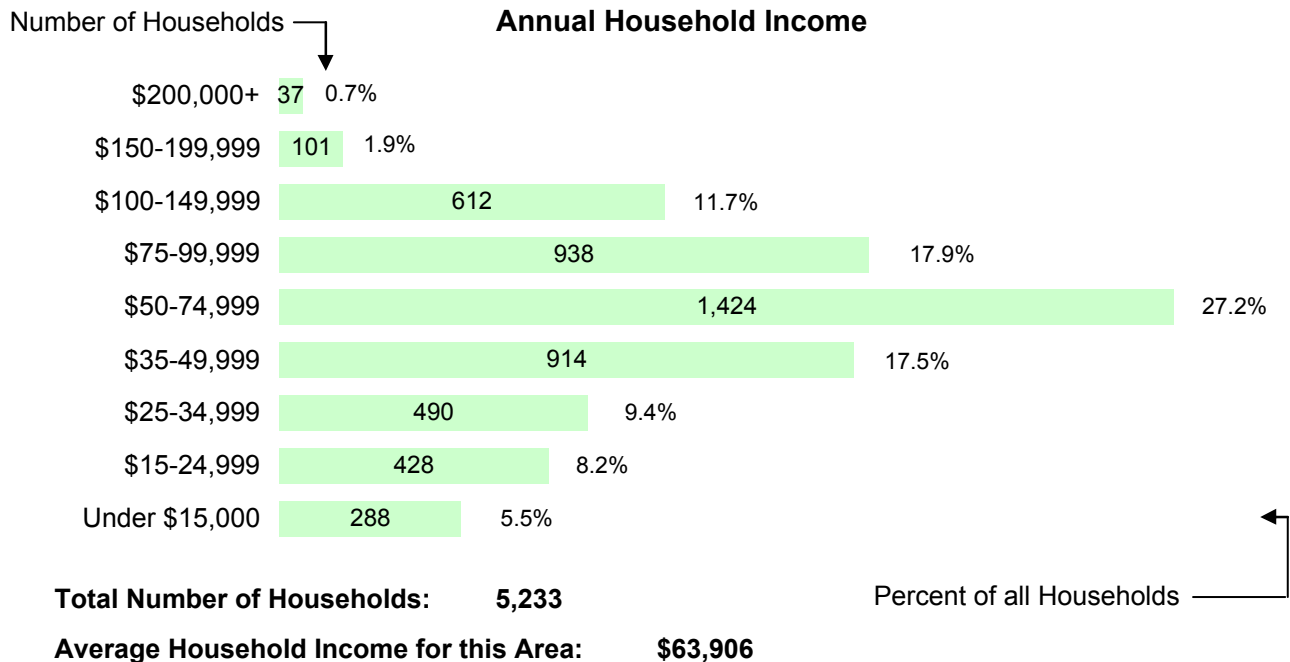

2000 U.S. Census Data - Report 5

Poverty and Income

Cluster: 27
Vicariate: Bucks

FS# : 2445

Parish:

Queen of the Universe

How many people living here live in poverty?

(family income is less than the "poverty threshold" based on size of family)

Persons in Poverty 387
% of Total Population 2.5%

Children Under Age 18
120 3.0%

Adults Age 65 and Older
87 3.5%

How much income do our households receive annually?

How much do Catholic households give to the parish annually?