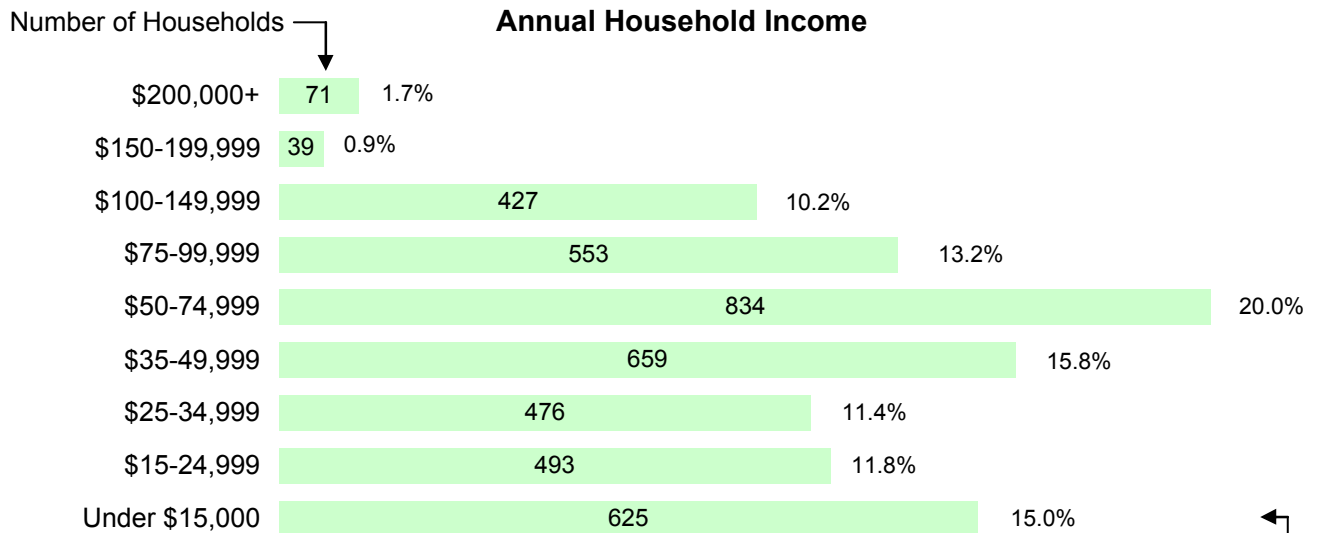

2000 U.S. Census Data - Report 5

Poverty and Income

Cluster: 65
Vicariate: Delaware

FS# : 2495

Parish: **Our Lady of Peace**

How many people living here live in poverty?

(family income is less than the "poverty threshold" based on size of family)

Persons in Poverty **749**
% of Total Population **7.0%**

Children Under Age 18
236 9.0%

Adults Age 65 and Older
186 9.1%

How much income do our households receive annually?

Total Number of Households: 4,176