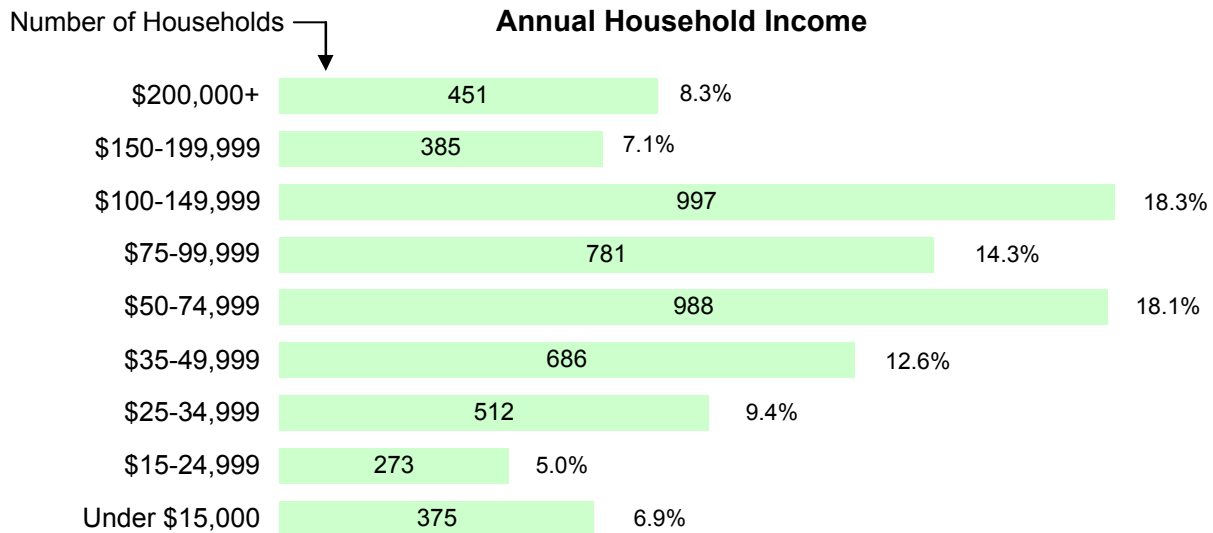

2000 U.S. Census Data - Report 5

Poverty and Income

Cluster: 72
Vicariate: Montgomery

FS# : 2535

Parish: **Epiphany of Our Lord**

How many people living here live in poverty?

(family income is less than the "poverty threshold" based on size of family)

Persons in Poverty **380**
% of Total Population **2.8%**

Children Under Age 18
60 2.1%

Adults Age 65 and Older
72 2.7%

How much income do our households receive annually?

Total Number of Households: 5,448