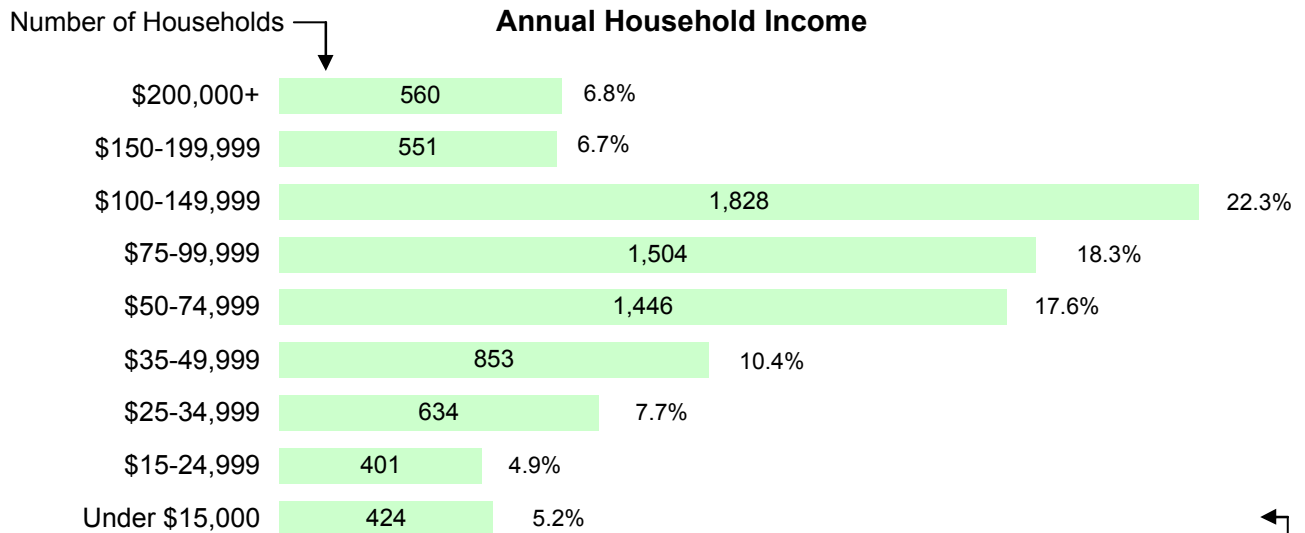

2000 U.S. Census Data - Report 5

Poverty and Income

Cluster: 75
Vicariate: Montgomery

FS# : 2565

Parish:

Mary, Mother of the Redeemer

How many people living here live in poverty?

(family income is less than the "poverty threshold" based on size of family)

Persons in Poverty 475
% of Total Population 2.1%

Children Under Age 18
123 1.9%

Adults Age 65 and Older
94 4.2%

How much income do our households receive annually?

Total Number of Households: 8,201

Percent of all Households