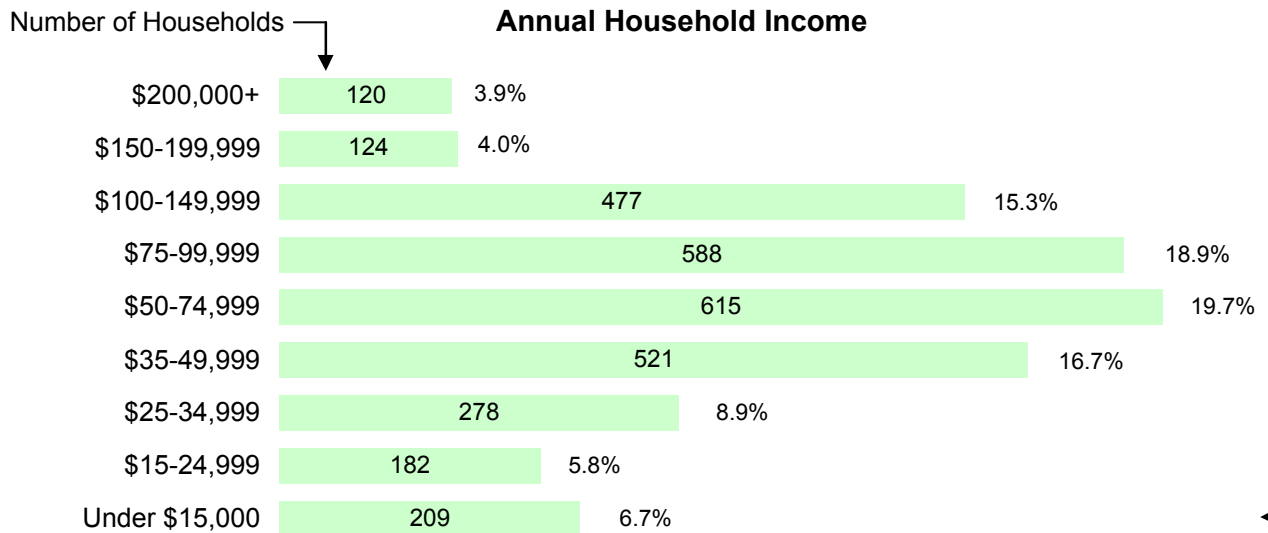

2000 U.S. Census Data - Report 5

Poverty and Income

Cluster: 74
Vicariate: Montgomery

FS# : 2580

Parish: **Holy Martyrs**

How many people living here live in poverty?

(family income is less than the "poverty threshold" based on size of family)

Persons in Poverty **267**
% of Total Population **3.2%**

Children Under Age 18
77 3.8%

Adults Age 65 and Older
48 3.6%

How much income do our households receive annually?

Total Number of Households: 3,115