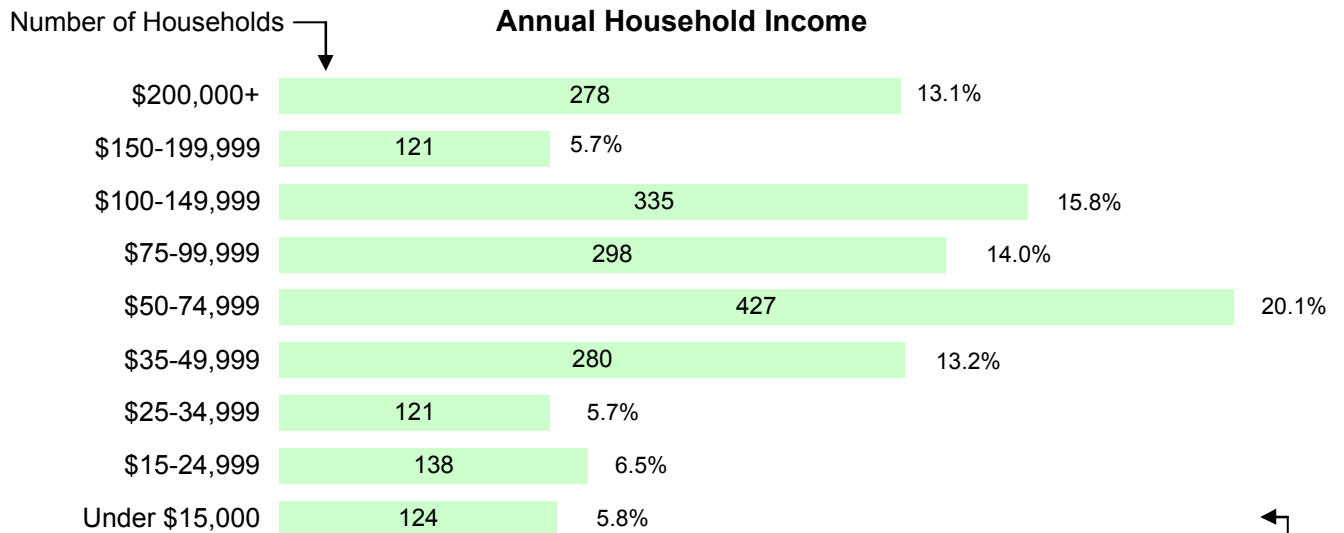

2000 U.S. Census Data - Report 5

Poverty and Income

Cluster: 70
Vicariate: Montgomery

FS# : 2605

Parish:

St. Justin Martyr

How many people living here live in poverty?

(family income is less than the "poverty threshold" based on size of family)

Persons in Poverty **134**
% of Total Population **2.8%**

Children Under Age 18
13 1.3%

Adults Age 65 and Older
38 4.3%

How much income do our households receive annually?

Total Number of Households: 2,124