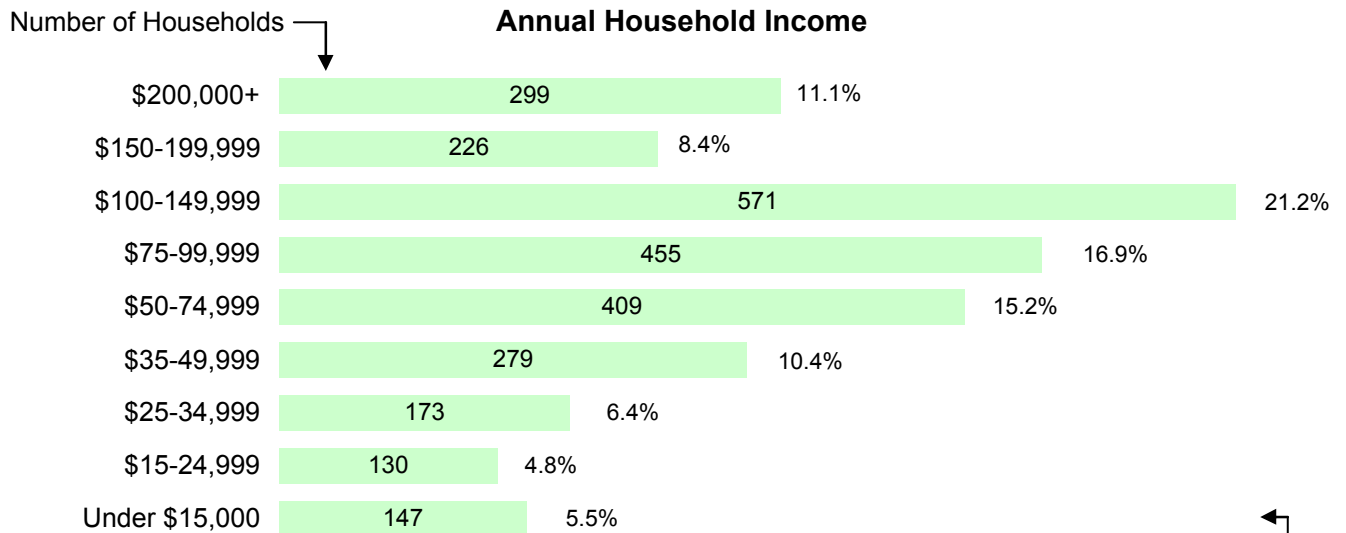

2000 U.S. Census Data - Report 5

Poverty and Income

Cluster: 70
Vicariate: Montgomery

FS# : 2610

Parish: **Presentation B.V.M.**

How many people living here live in poverty?

(family income is less than the "poverty threshold" based on size of family)

Persons in Poverty **192**
% of Total Population **2.7%**

Children Under Age 18
20 1.1%

Adults Age 65 and Older
85 6.2%

How much income do our households receive annually?

Total Number of Households: 2,690