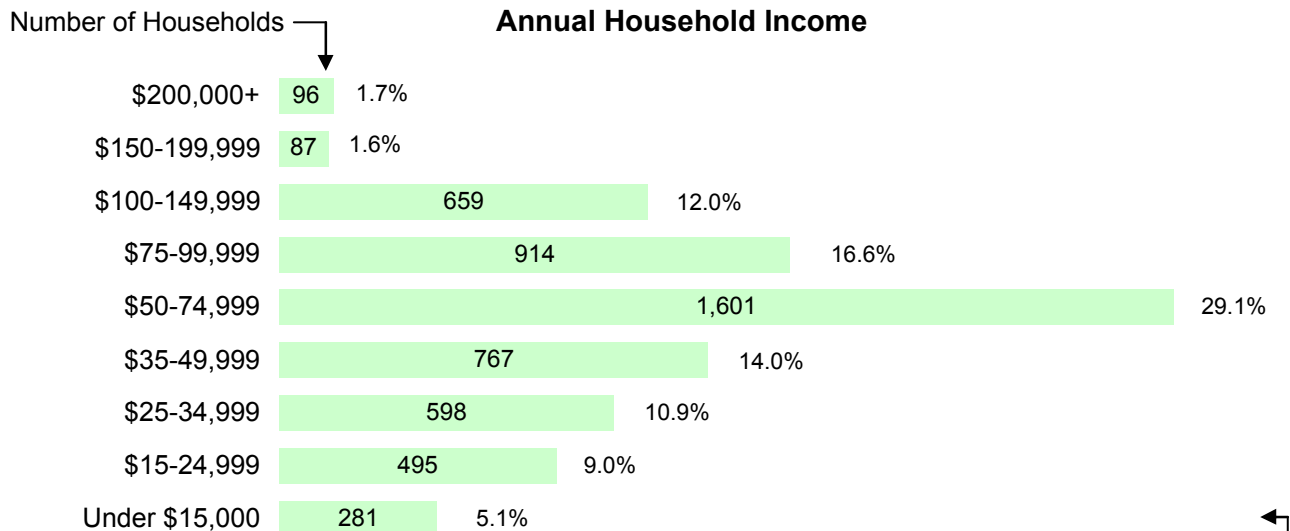

2000 U.S. Census Data - Report 5

Poverty and Income

Cluster: 30
Vicariate: Bucks

FS# : 2790

Parish:

Nativity of Our Lord

How many people living here live in poverty?

(family income is less than the "poverty threshold" based on size of family)

Persons in Poverty **489**
% of Total Population **3.2%**

Children Under Age 18
181 4.8%

Adults Age 65 and Older
75 3.7%

How much income do our households receive annually?

Total Number of Households: 5,497