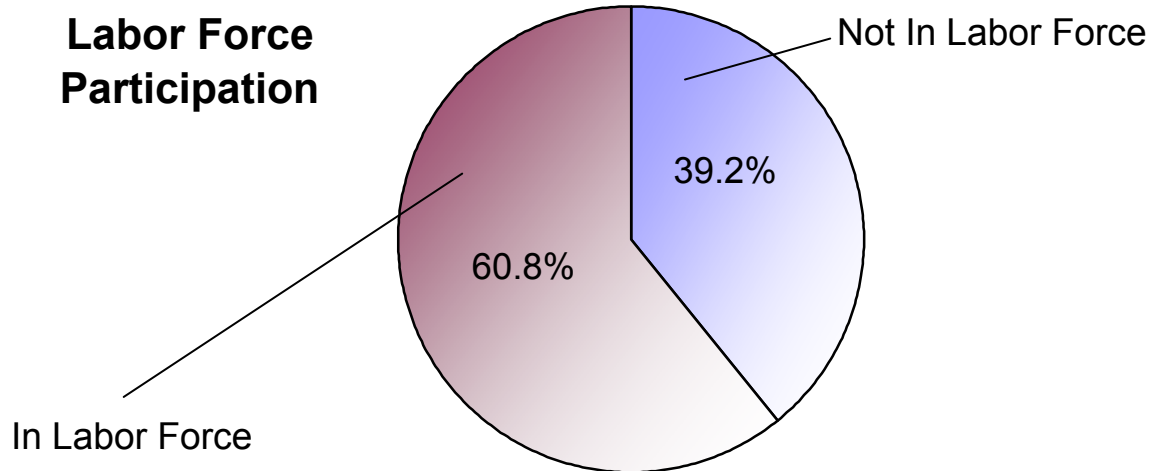

2000 U.S. Census Data - Report 9

Employment

Vicariate: Philadelphia - North Vicariate

Cluster:

Cluster 18

How many people are in the labor force and working?

Total Population (Age 16+)

Not in Labor Force (homemakers, retirees, students, etc.)
 In Labor Force (Total)
 Employed
 Unemployed

Population

#	Pct.
115,948	100.0%
45,400	39.2%
70,548	60.8%
62,843	
7,705	

What kind of work do people do?

Employed Population (Age 16+)

Managerial/Professional
 Sales/Office
 Service
 Production
 Construction
 Farming/Fishing/Forestry
 Armed Forces