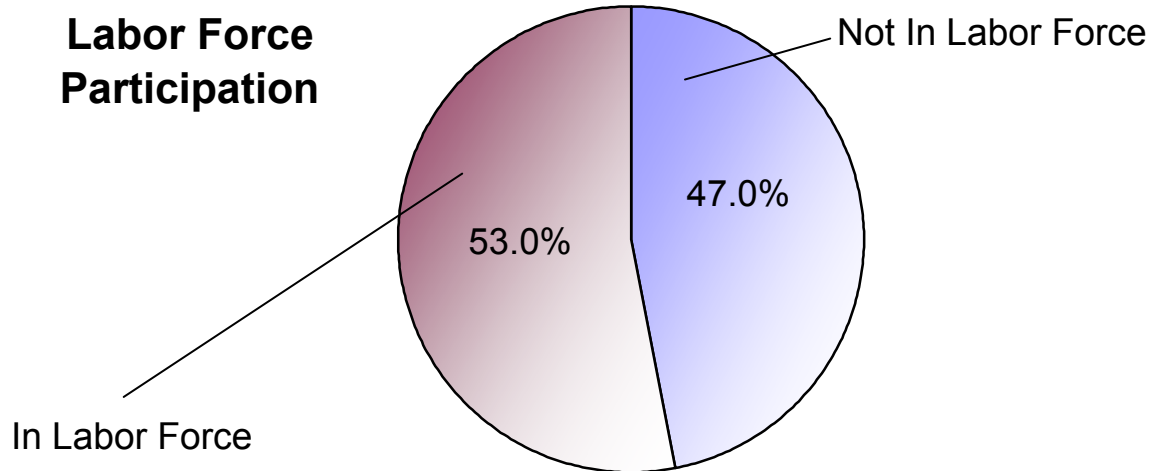

## Employment

Vicariate: Philadelphia - North Vicariate

Cluster:

**Cluster 19**

*How many people are in the labor force and working?*

**Total Population (Age 16+)**

Not in Labor Force (homemakers, retirees, students, etc.)  
 In Labor Force (Total)  
     Employed  
     Unemployed

**Population**

#	Pct.
<b>130,085</b>	<b>100.0%</b>
61,202	47.0%
68,883	53.0%
58,299	
10,584	

*What kind of work do people do?*

**Employed Population (Age 16+)**

Managerial/Professional  
 Sales/Office  
 Service  
 Production  
 Construction  
 Farming/Fishing/Forestry  
 Armed Forces