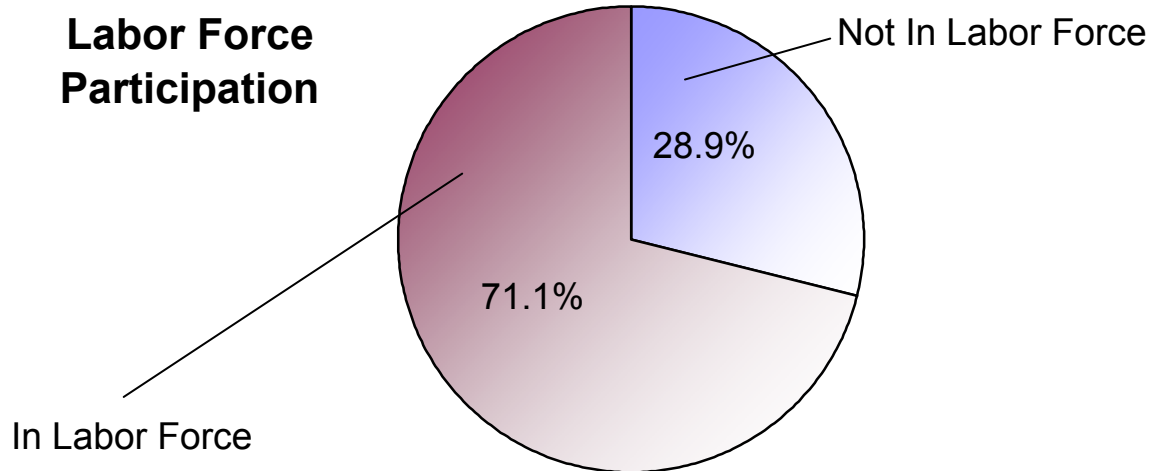

2000 U.S. Census Data - Report 9 Employment

Vicariate: Bucks County Vicariate

Cluster:

Cluster 26

How many people are in the labor force and working?

Total Population (Age 16+)

Not in Labor Force (homemakers, retirees, students, etc.)
In Labor Force (Total)
Employed
Unemployed

Population

#	Pct.
68,284	100.0%
19,722	28.9%
48,562	71.1%
47,317	
1,245	

What kind of work do people do?

Employed Population (Age 16+)

Managerial/Professional
Sales/Office
Service
Production
Construction
Farming/Fishing/Forestry
Armed Forces