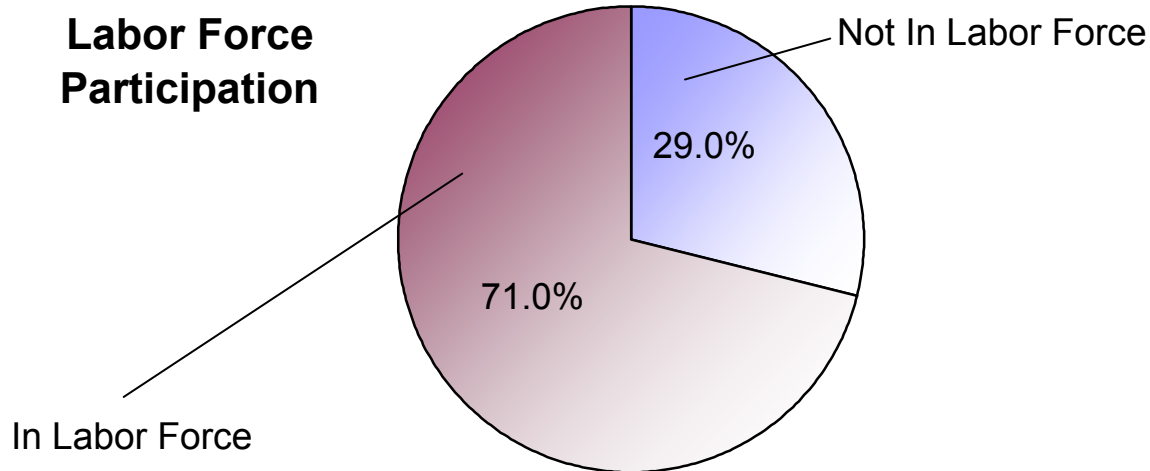

2000 U.S. Census Data - Report 9

Employment

Vicariate: Bucks County Vicariate

Cluster:

Cluster 29

How many people are in the labor force and working?

Total Population (Age 16+)

Not in Labor Force (homemakers, retirees, students, etc.)
 In Labor Force (Total)
 Employed
 Unemployed

Population

#	Pct.
88,796	100.0%
25,720	29.0%
63,076	71.0%
61,056	
2,020	

What kind of work do people do?

Employed Population (Age 16+)

Managerial/Professional
 Sales/Office
 Service
 Production
 Construction
 Farming/Fishing/Forestry
 Armed Forces