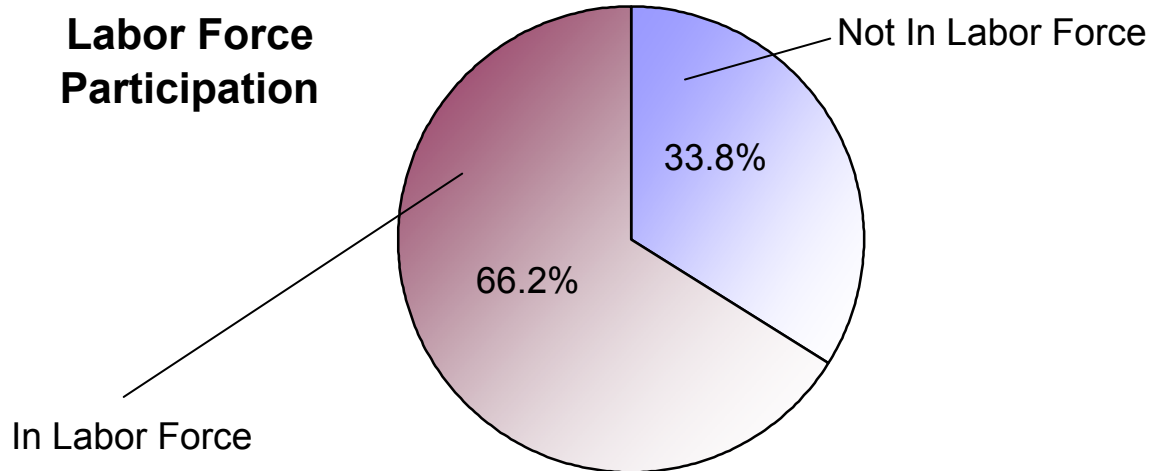

2000 U.S. Census Data - Report 9

Employment

Vicariate: Chester County Vicariate

Cluster:

Cluster 42

How many people are in the labor force and working?

Total Population (Age 16+)

Not in Labor Force (homemakers, retirees, students, etc.)
 In Labor Force (Total)
 Employed
 Unemployed

Population

#	Pct.
41,423	100.0%
13,990	33.8%
27,433	66.2%
26,205	
1,228	

What kind of work do people do?

Employed Population (Age 16+)

Managerial/Professional
 Sales/Office
 Service
 Production
 Construction
 Farming/Fishing/Forestry
 Armed Forces