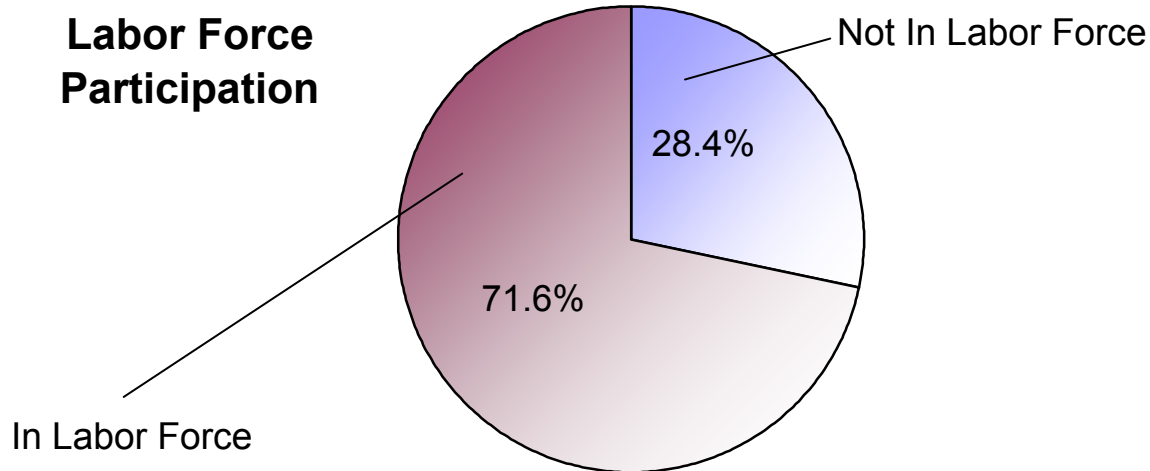

2000 U.S. Census Data - Report 9

Employment

Vicariate: Chester County Vicariate

Cluster:

Cluster 43

How many people are in the labor force and working?

Total Population (Age 16+)

Not in Labor Force (homemakers, retirees, students, etc.)
 In Labor Force (Total)
 Employed
 Unemployed

Population

#	Pct.
75,261	100.0%
21,395	28.4%
53,866	71.6%
52,373	
1,493	

What kind of work do people do?

Employed Population (Age 16+)

Managerial/Professional
 Sales/Office
 Service
 Production
 Construction
 Farming/Fishing/Forestry
 Armed Forces