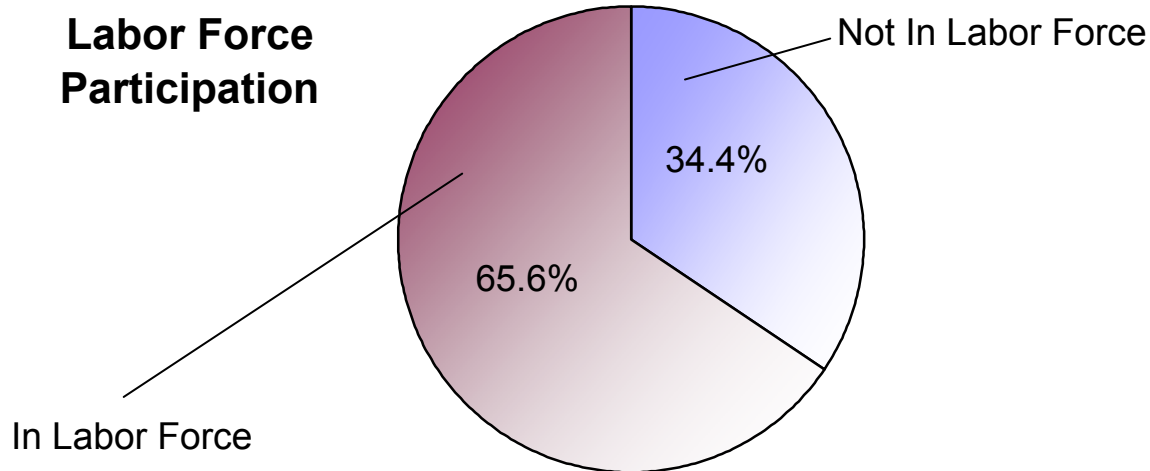

## Employment

Vicariate: Chester County Vicariate

Cluster:

**Cluster 53**

*How many people are in the labor force and working?*

**Total Population (Age 16+)**

Not in Labor Force (homemakers, retirees, students, etc.)  
 In Labor Force (Total)  
     Employed  
     Unemployed

**Population**

#	Pct.
<b>27,420</b>	<b>100.0%</b>
9,420	34.4%
18,000	65.6%
17,481	
519	

*What kind of work do people do?*

**Employed Population (Age 16+)**

Managerial/Professional  
 Sales/Office  
 Service  
 Production  
 Construction  
 Farming/Fishing/Forestry  
 Armed Forces