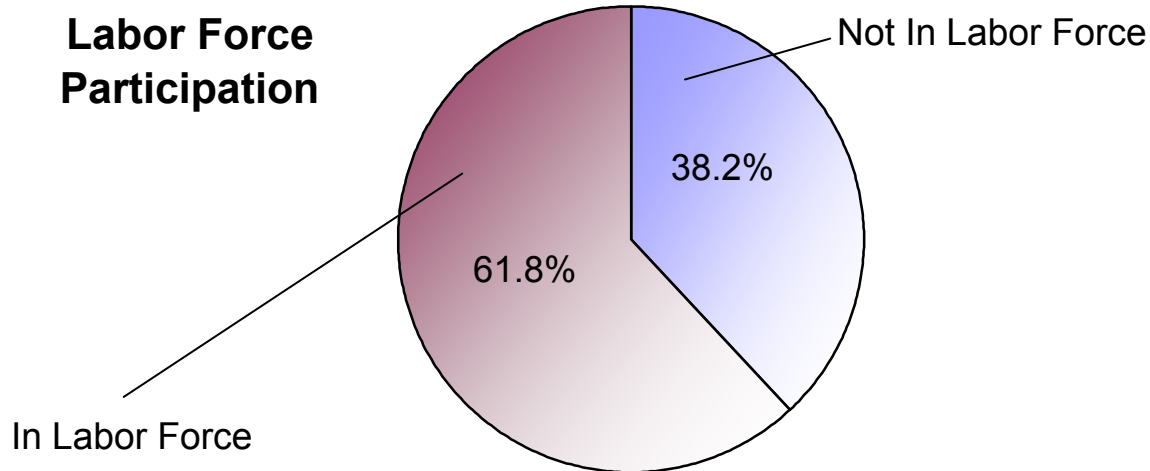

2000 U.S. Census Data - Report 9

Employment

Vicariate: Delaware County Vicariate

Cluster:

Cluster 61

How many people are in the labor force and working?

Total Population (Age 16+)

Not in Labor Force (homemakers, retirees, students, etc.)
 In Labor Force (Total)
 Employed
 Unemployed

Population

#	Pct.
89,768	100.0%
34,252	38.2%
55,516	61.8%
52,930	
2,586	

What kind of work do people do?

Employed Population (Age 16+)

Managerial/Professional
 Sales/Office
 Service
 Production
 Construction
 Farming/Fishing/Forestry
 Armed Forces