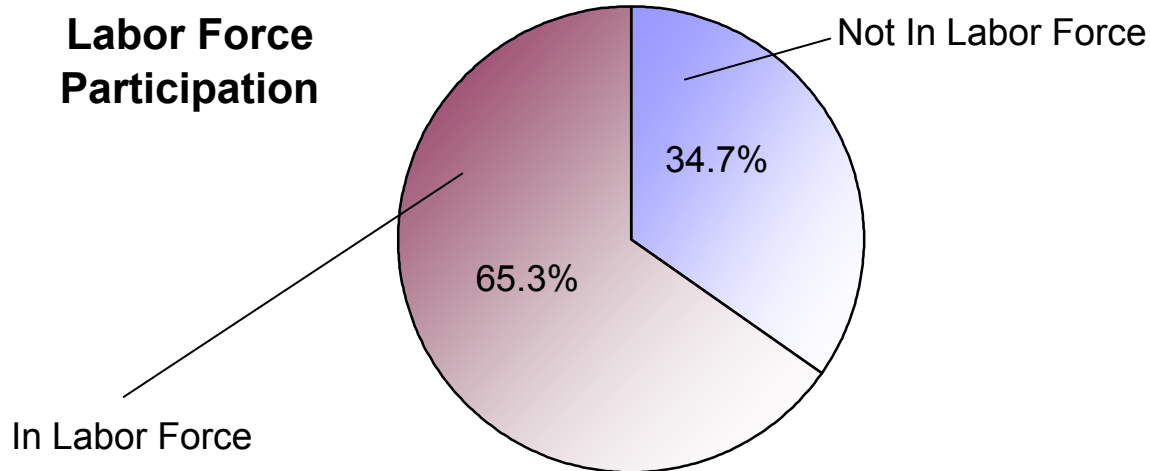

2000 U.S. Census Data - Report 9

Employment

Vicariate: Delaware County Vicariate

Cluster:

Cluster 62

How many people are in the labor force and working?

Total Population (Age 16+)

Not in Labor Force (homemakers, retirees, students, etc.)
 In Labor Force (Total)
 Employed
 Unemployed

Population

#	Pct.
52,006	100.0%
18,045	34.7%
33,961	65.3%
32,993	
968	

What kind of work do people do?

Employed Population (Age 16+)

Managerial/Professional
 Sales/Office
 Service
 Production
 Construction
 Farming/Fishing/Forestry
 Armed Forces