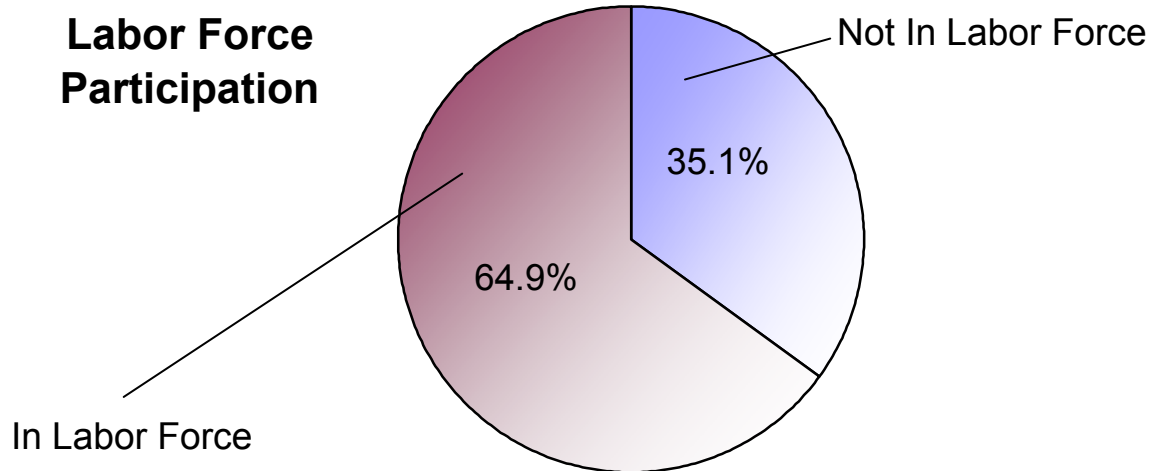

2000 U.S. Census Data - Report 9

Employment

Vicariate: Delaware County Vicariate

Cluster:

Cluster 64

How many people are in the labor force and working?

Total Population (Age 16+)

Not in Labor Force (homemakers, retirees, students, etc.)
 In Labor Force (Total)
 Employed
 Unemployed

Population

#	Pct.
51,495	100.0%
18,058	35.1%
33,437	64.9%
31,931	
1,506	

What kind of work do people do?

Employed Population (Age 16+)

Managerial/Professional
 Sales/Office
 Service
 Production
 Construction
 Farming/Fishing/Forestry
 Armed Forces