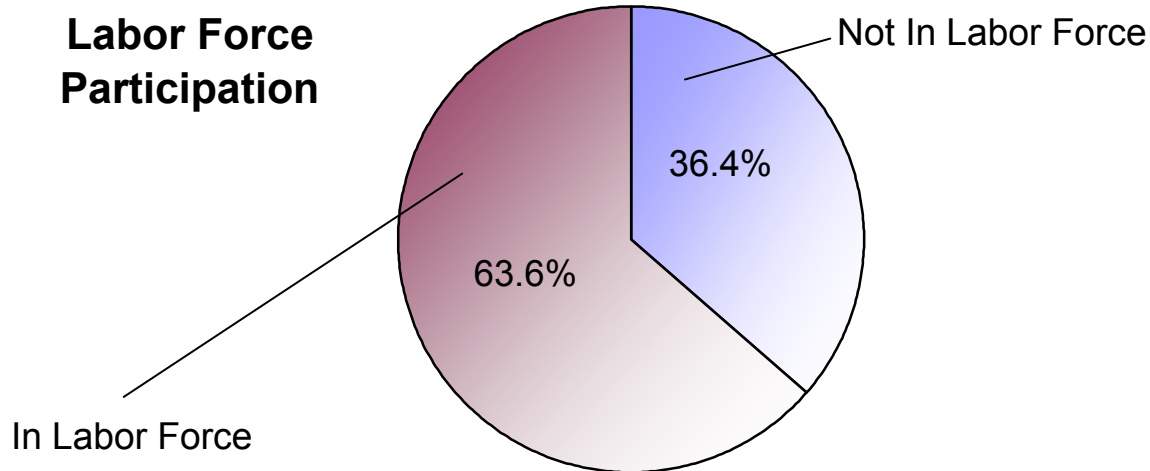

2000 U.S. Census Data - Report 9

Employment

Vicariate: Delaware County Vicariate

Cluster:

Cluster 65

How many people are in the labor force and working?

Total Population (Age 16+)

Not in Labor Force (homemakers, retirees, students, etc.)
 In Labor Force (Total)
 Employed
 Unemployed

Population

#	Pct.
43,611	100.0%
15,862	36.4%
27,749	63.6%
26,743	
1,006	

What kind of work do people do?

Employed Population (Age 16+)

Managerial/Professional
 Sales/Office
 Service
 Production
 Construction
 Farming/Fishing/Forestry
 Armed Forces