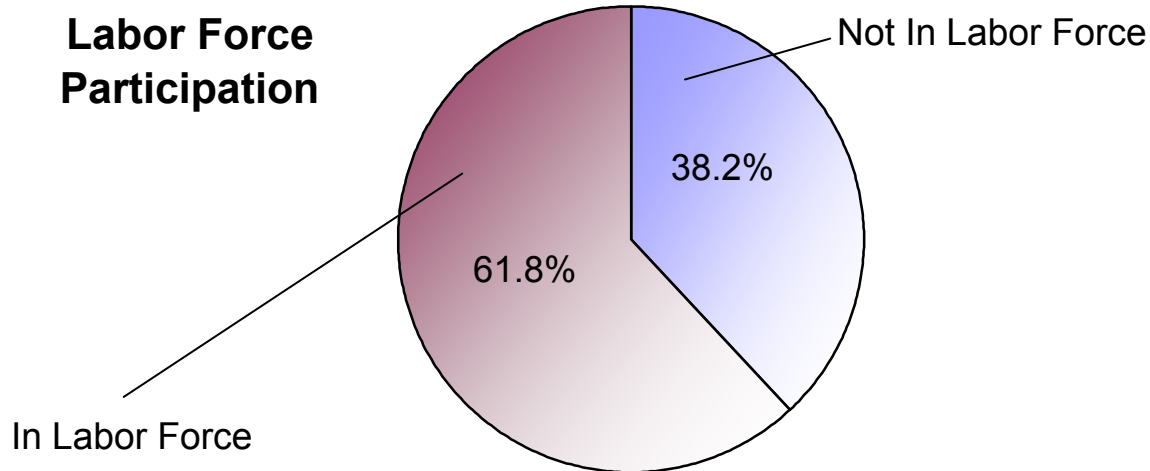

2000 U.S. Census Data - Report 9

Employment

Vicariate: Delaware County Vicariate

Cluster:

Cluster 67

How many people are in the labor force and working?

Total Population (Age 16+)

Not in Labor Force (homemakers, retirees, students, etc.)
 In Labor Force (Total)
 Employed
 Unemployed

Population

#	Pct.
71,035	100.0%
27,121	38.2%
43,914	61.8%
40,172	
3,742	

What kind of work do people do?

Employed Population (Age 16+)

Managerial/Professional
 Sales/Office
 Service
 Production
 Construction
 Farming/Fishing/Forestry
 Armed Forces