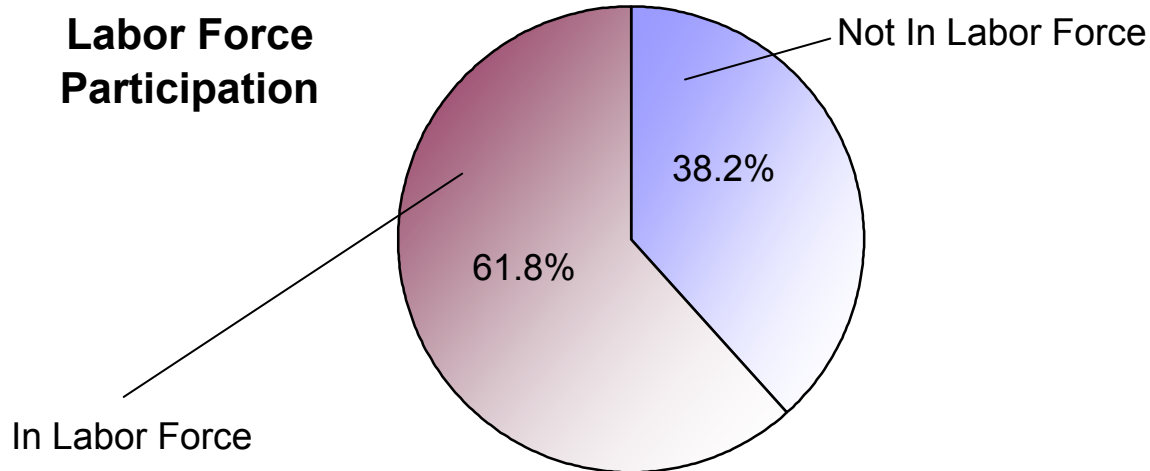

## Employment

Cluster: 17  
 Vicariate: Philadelphia - North

FS#: 1115

Parish:

**St. Bridget**

*How many people are in the labor force and working?*

**Total Population (Age 16+)**

Not in Labor Force (homemakers, retirees, students, etc.)  
 In Labor Force (Total)  
     Employed  
     Unemployed

**Population**

#	Pct.
<b>11,072</b>	<b>100.0%</b>
4,230	38.2%
6,842	61.8%
6,397	
445	

*What kind of work do people do?*

**Employed Population (Age 16+)**

Managerial/Professional  
 Sales/Office  
 Service  
 Production  
 Construction  
 Farming/Fishing/Forestry  
 Armed Forces