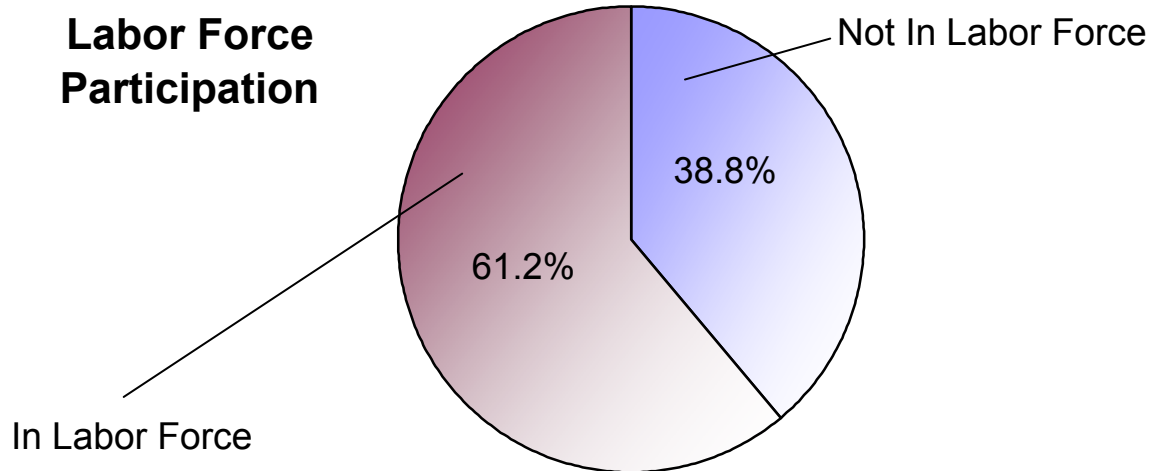

## Employment

Cluster: 17  
 Vicariate: Philadelphia - North

FS#: 1310

Parish: **Immaculate Heart of Mary**

*How many people are in the labor force and working?*

**Total Population (Age 16+)**

Not in Labor Force (homemakers, retirees, students, etc.)  
 In Labor Force (Total)  
     Employed  
     Unemployed

**Population**

#	Pct.
<b>12,395</b>	<b>100.0%</b>
4,809	38.8%
7,586	61.2%
7,345	
241	

*What kind of work do people do?*

**Employed Population (Age 16+)**

Managerial/Professional  
 Sales/Office  
 Service  
 Production  
 Construction  
 Farming/Fishing/Forestry  
 Armed Forces