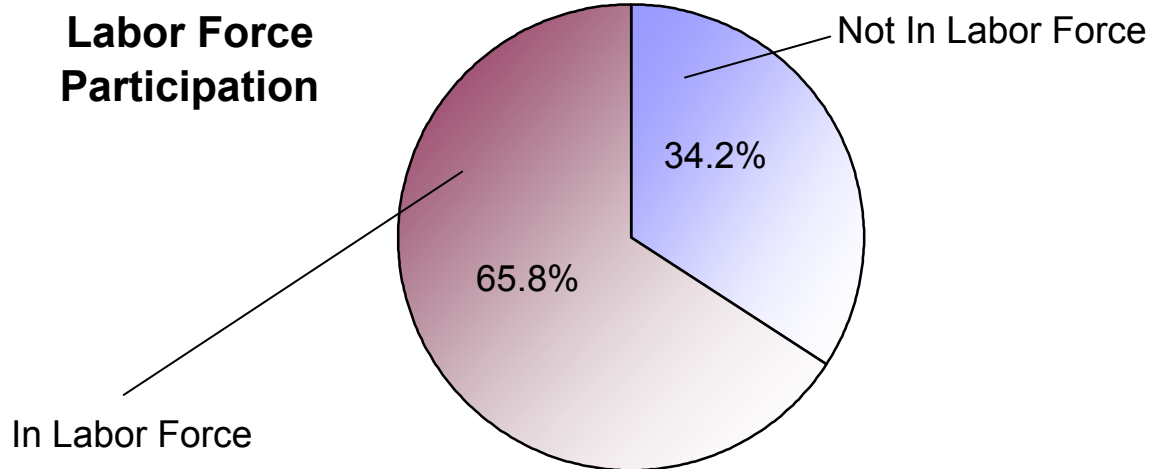

2000 U.S. Census Data - Report 9

Employment

Cluster: 17
 Vicariate: Philadelphia - North

FS#: 1545

Parish: **Our Mother of Consolation**

How many people are in the labor force and working?

Total Population (Age 16+)

Not in Labor Force (homemakers, retirees, students, etc.)
 In Labor Force (Total)
 Employed
 Unemployed

Population

#	Pct.
8,021	100.0%
2,741	34.2%
5,280	65.8%
5,055	
225	

What kind of work do people do?

Employed Population (Age 16+)