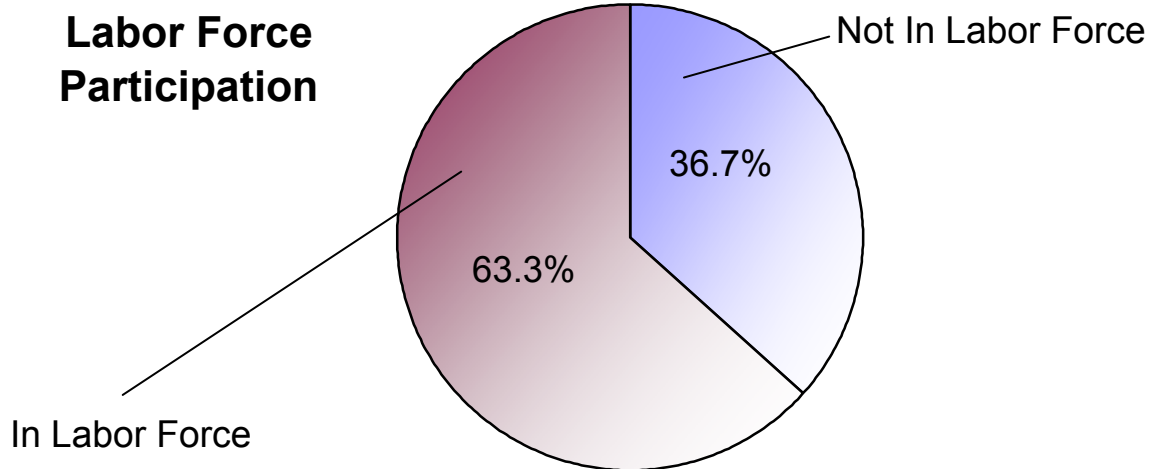

## Employment

Cluster: 42  
Vicariate: Chester

FS#: 2185

Parish:

**St. Cecilia**

*How many people are in the labor force and working?*

**Total Population (Age 16+)**

Not in Labor Force (homemakers, retirees, students, etc.)  
In Labor Force (Total)  
Employed  
Unemployed

**Population**

#	Pct.
<b>23,968</b>	<b>100.0%</b>
8,803	36.7%
15,165	63.3%
14,357	
808	

*What kind of work do people do?*

**Employed Population (Age 16+)**

Managerial/Professional  
Sales/Office  
Service  
Production  
Construction  
Farming/Fishing/Forestry  
Armed Forces