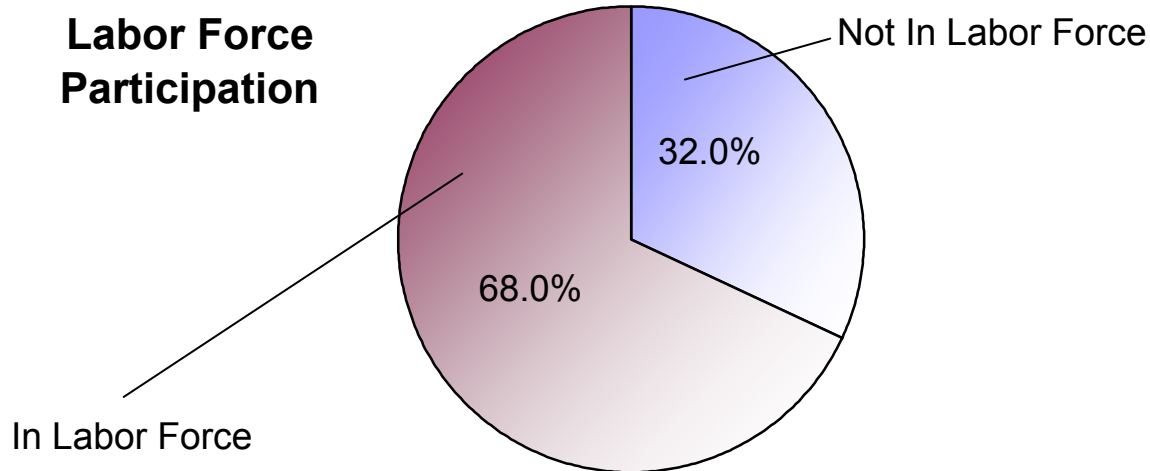

## Employment

Cluster: 27  
Vicariate: Bucks

FS#: 2435

Parish:

**Immaculate Conception**

*How many people are in the labor force and working?*

**Total Population (Age 16+)**

Not in Labor Force (homemakers, retirees, students, etc.)  
In Labor Force (Total)  
Employed  
Unemployed

**Population**

#	Pct.
<b>10,031</b>	<b>100.0%</b>
3,213	32.0%
6,818	68.0%
6,579	
239	

*What kind of work do people do?*

**Employed Population (Age 16+)**

Managerial/Professional  
Sales/Office  
Service  
Production  
Construction  
Farming/Fishing/Forestry  
Armed Forces