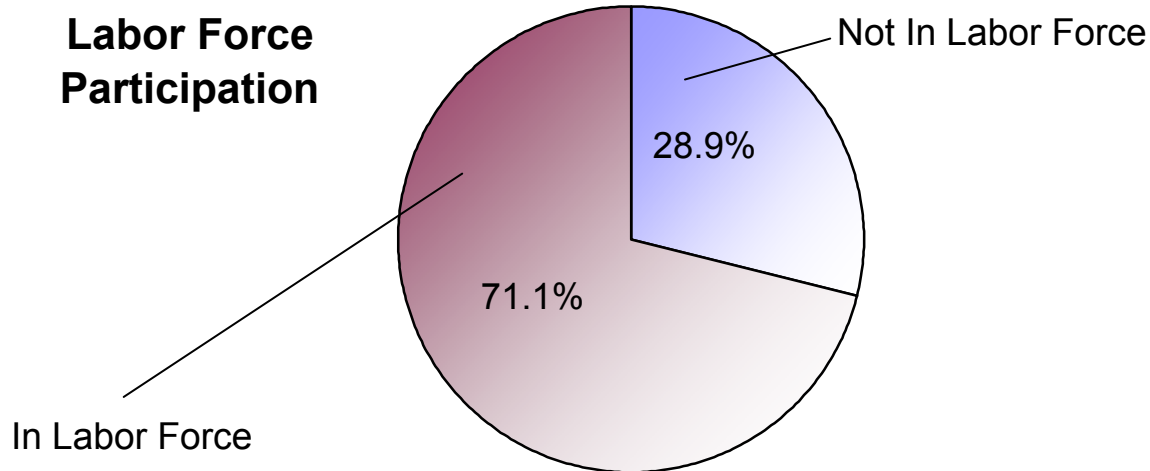

## Employment

Cluster: 54  
Vicariate: Chester

FS#: 2625

Parish:

**St. Mary of the Assumption**

*How many people are in the labor force and working?*

**Total Population (Age 16+)**

Not in Labor Force (homemakers, retirees, students, etc.)  
In Labor Force (Total)  
Employed  
Unemployed

**Population**

#	Pct.
7,312	100.0%
2,115	28.9%
5,197	71.1%
5,079	
118	

*What kind of work do people do?*

**Employed Population (Age 16+)**

Managerial/Professional  
Sales/Office  
Service  
Production  
Construction  
Farming/Fishing/Forestry  
Armed Forces