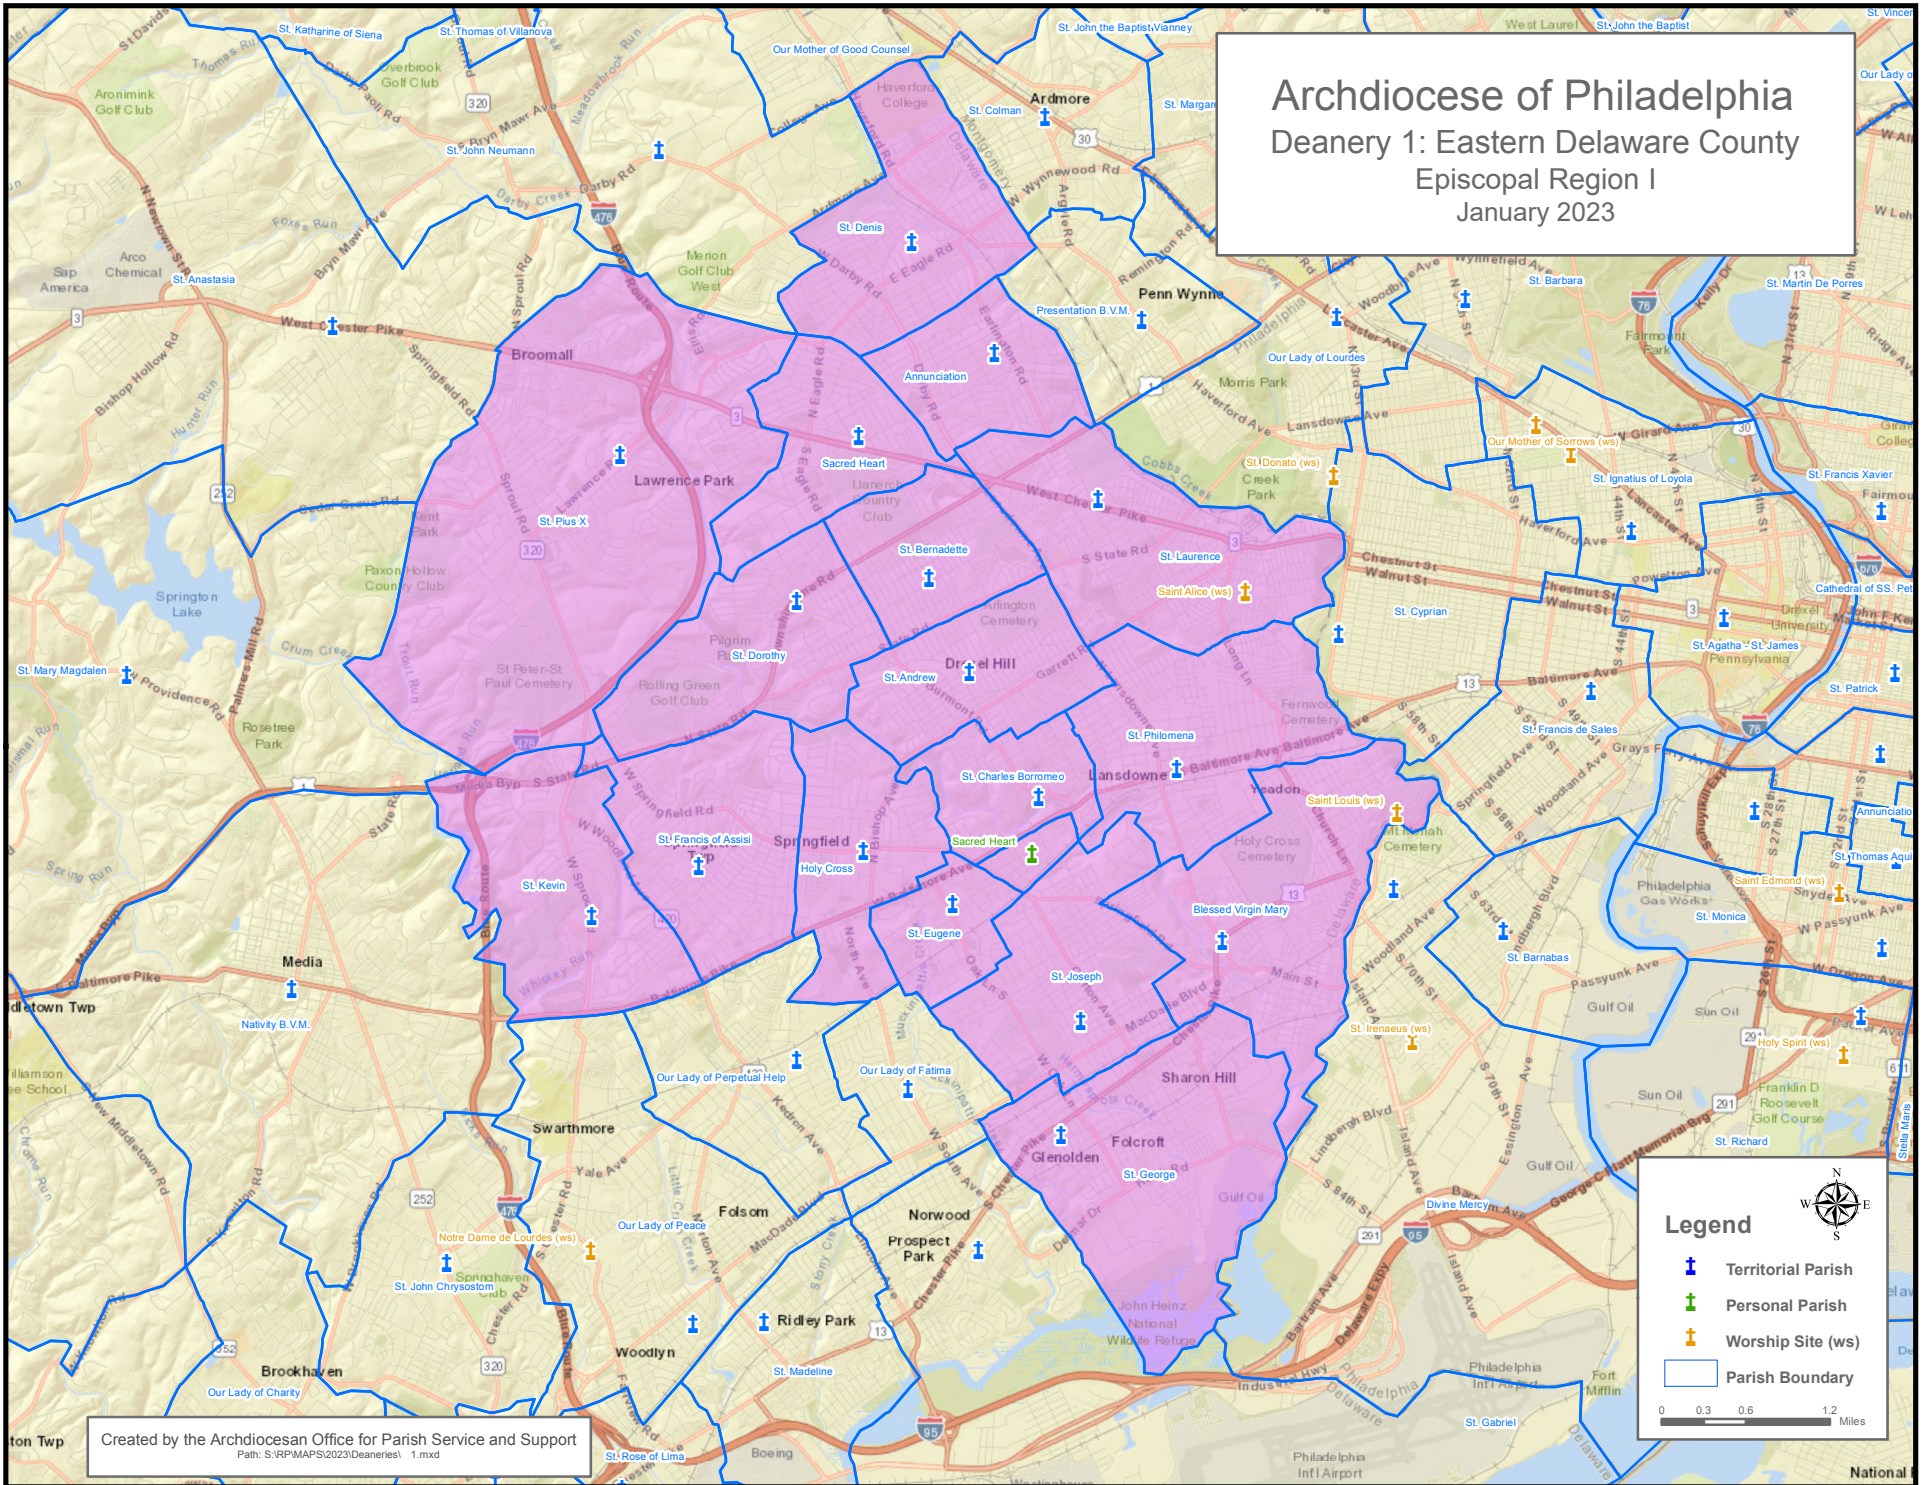

# Archdiocese of Philadelphia

## Deanery 1: Eastern Delaware County

### Episcopal Region I

January 2023

**Legend**

- † Territorial Parish
- † Personal Parish
- † Worship Site (ws)
- Parish Boundary

0 0.3 0.6 1.2 Miles

Created by the Archdiocesan Office for Parish Service and Support  
 Path: S:\RPMAPS\2023\Deaneries\1.mxd