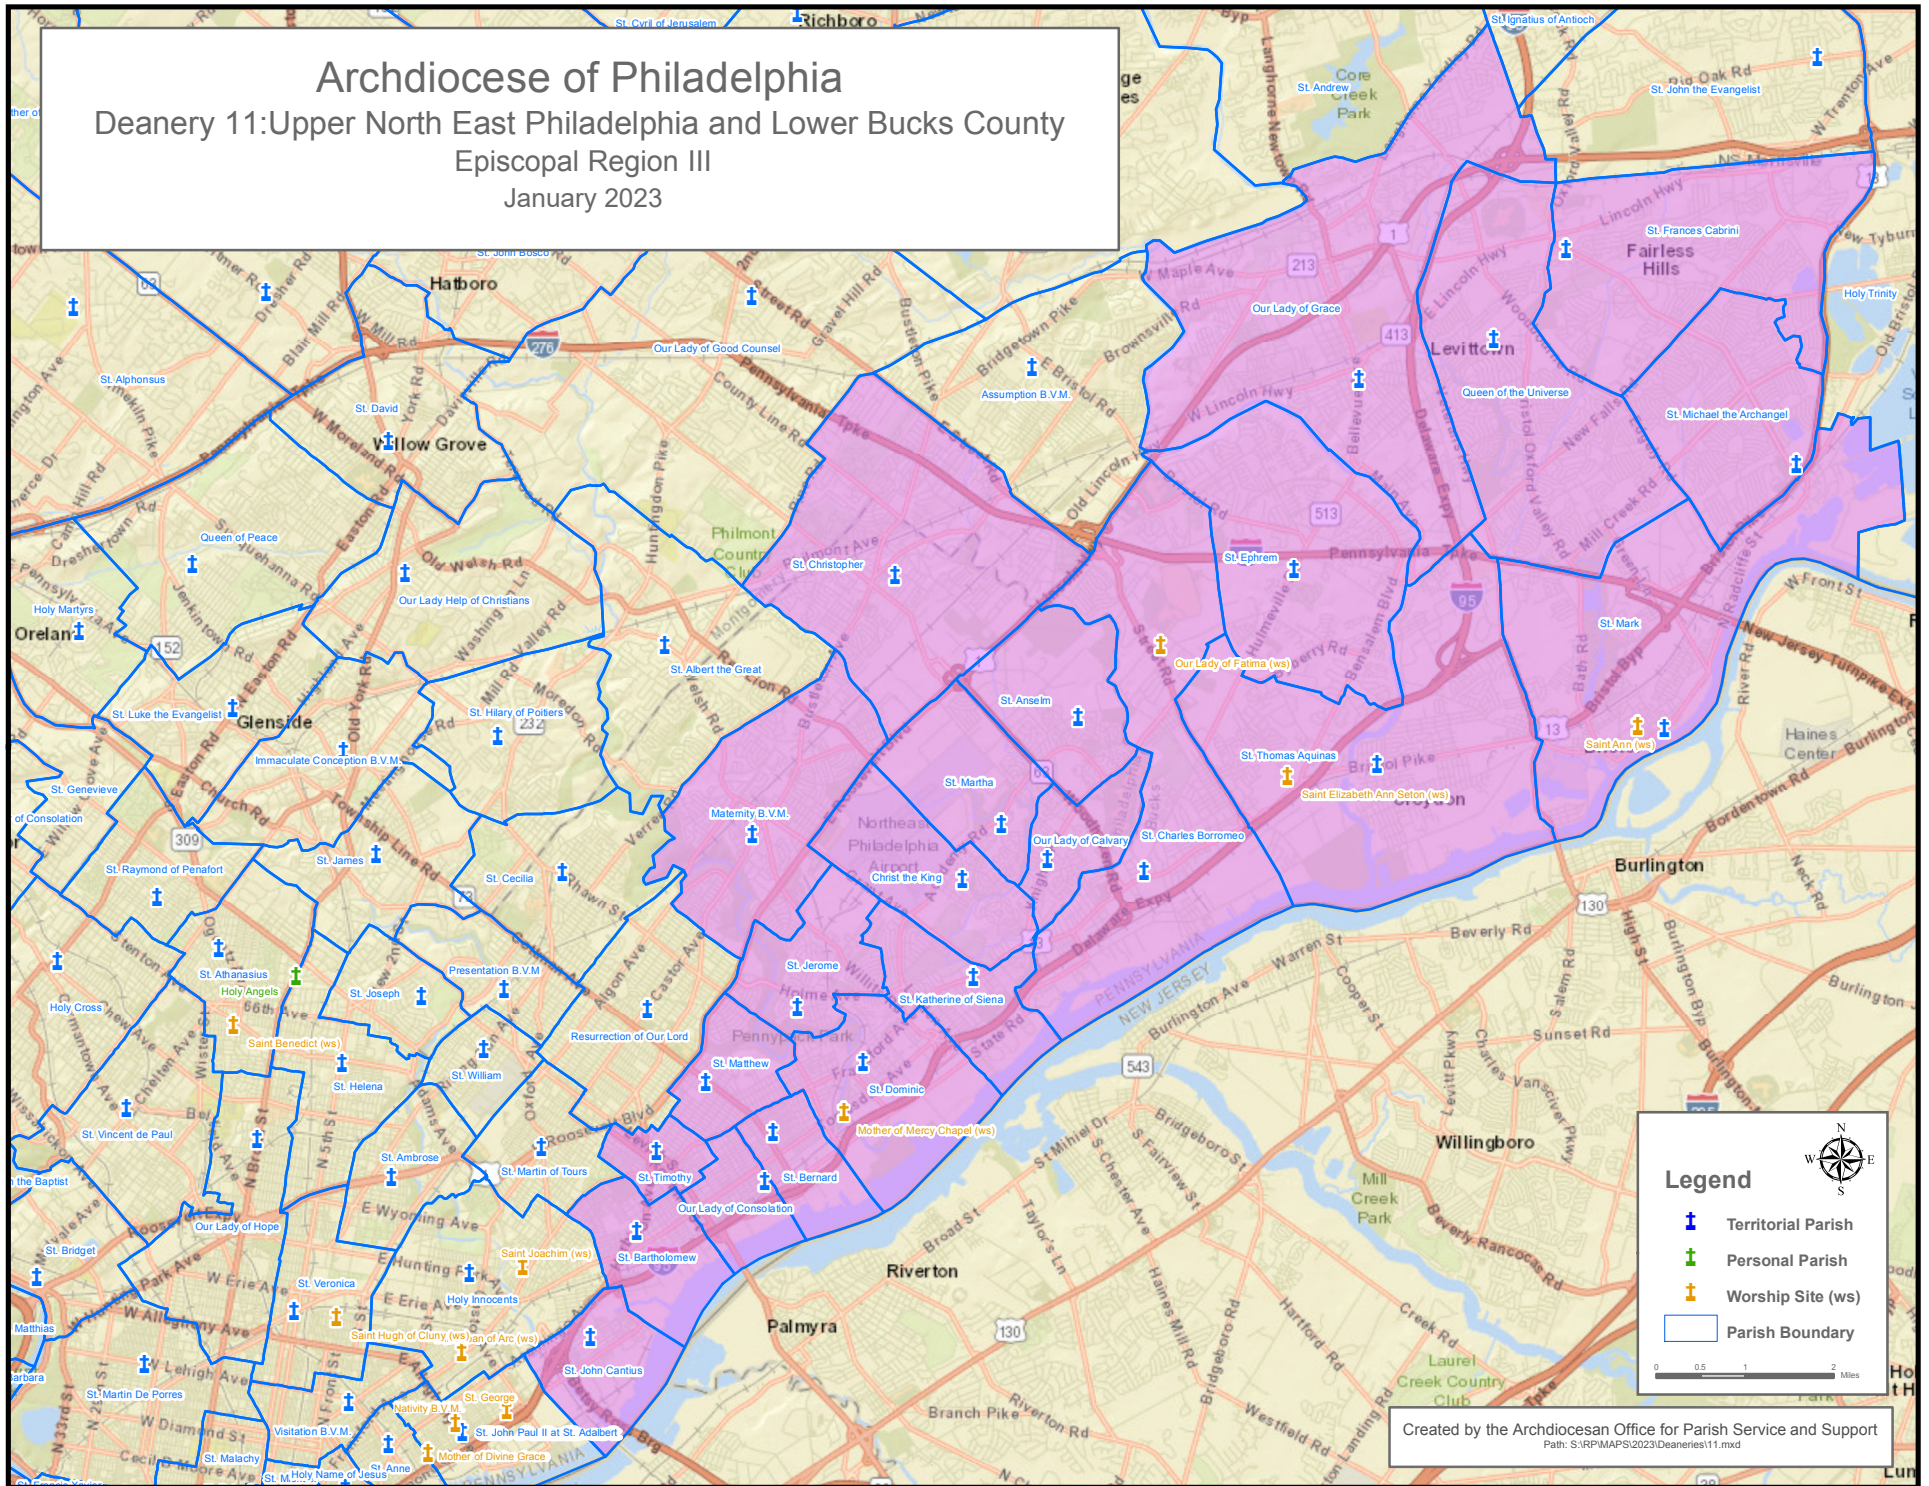

Archdiocese of Philadelphia
Deanery 11: Upper North East Philadelphia and Lower Bucks County
Episcopal Region III
January 2023

Created by the Archdiocesan Office for Parish Service and Support
Path: S:\RPMAPS\2023\Deaneries\11.mxd