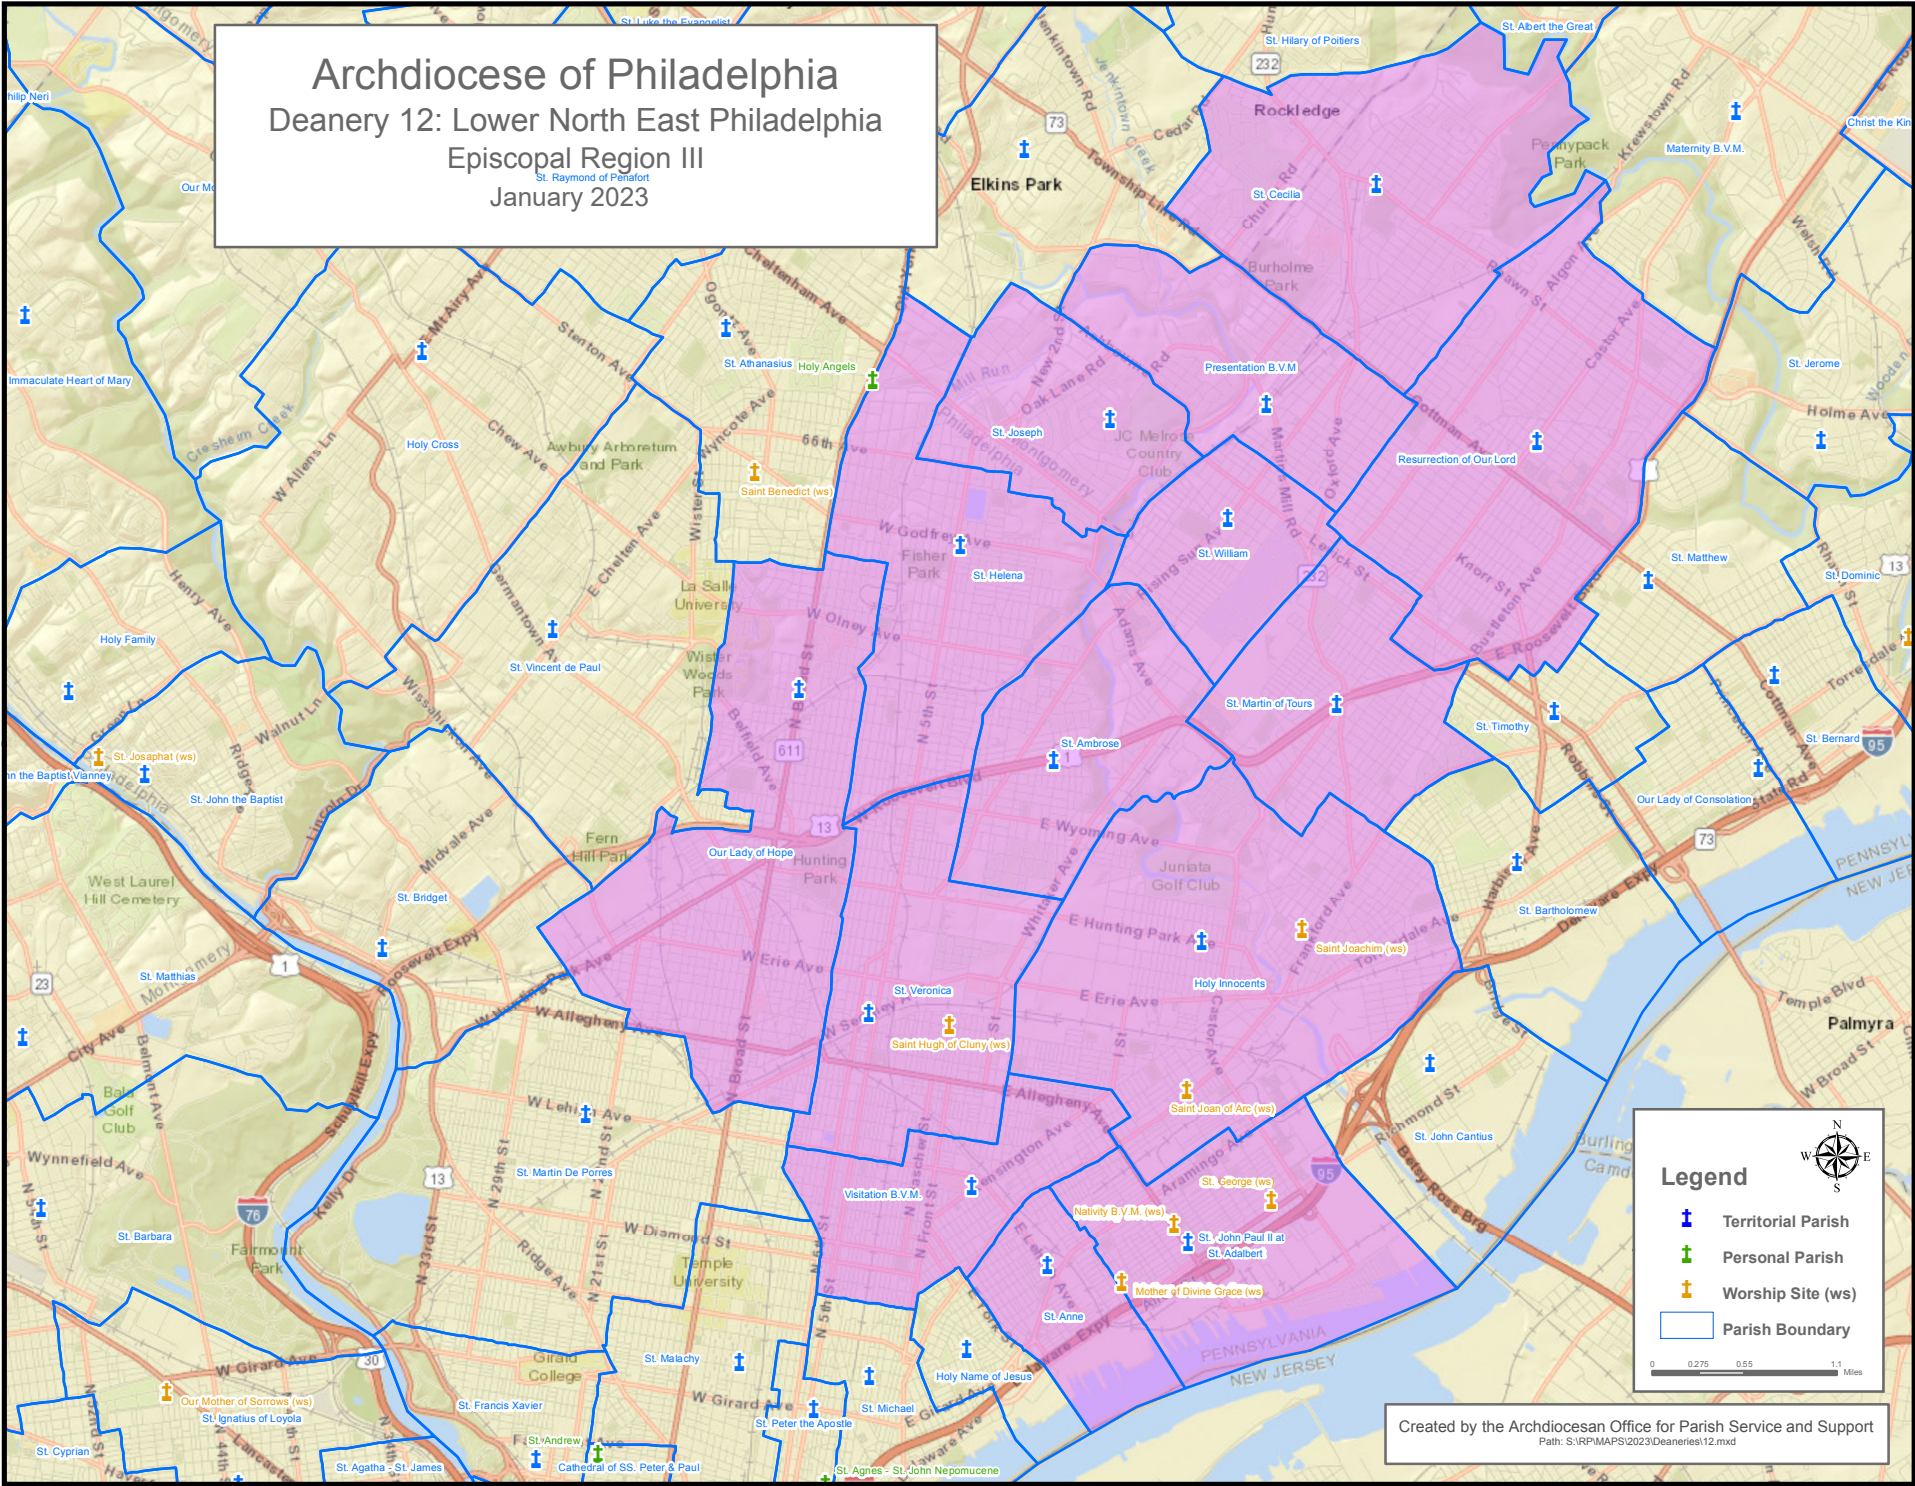

Archdiocese of Philadelphia
Deanery 12: Lower North East Philadelphia
Episcopal Region III
St. Raymond of Penafort
January 2023

Legend

-  Territorial Parish
-  Personal Parish
-  Worship Site (ws)
-  Parish Boundary

0 0.275 0.55 1.1 Miles

Created by the Archdiocesan Office for Parish Service and Support
 Path: S:\RPM\MAPS\2023\Deaneries\12.mxd